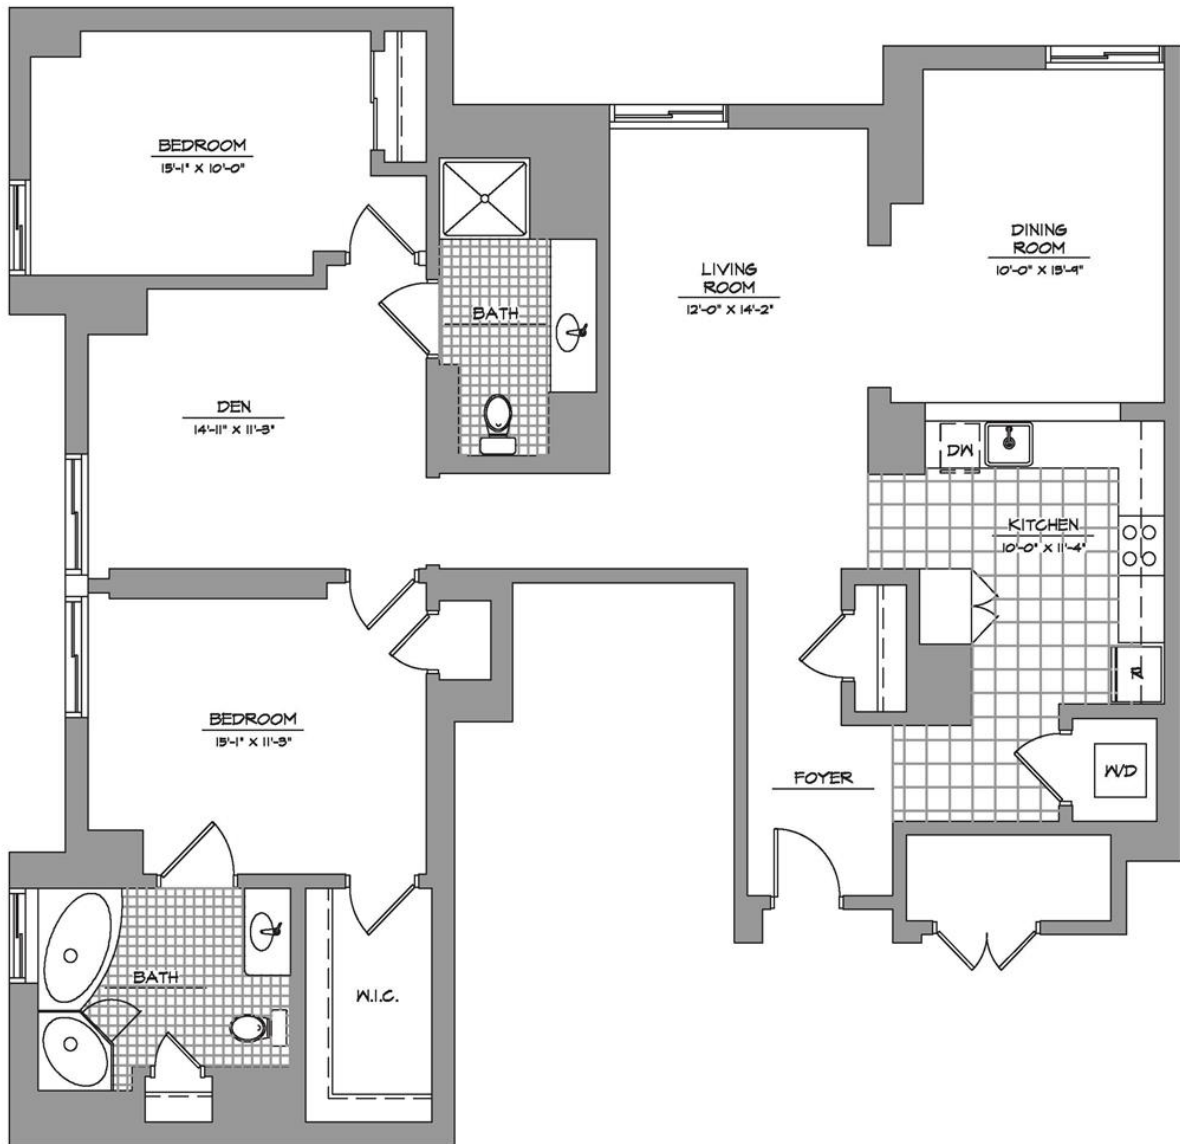

ParkView - Renoir
Two Bedrooms with Den, Two Baths
1,550 square feet

Actual living space may vary slightly from this floor plan.