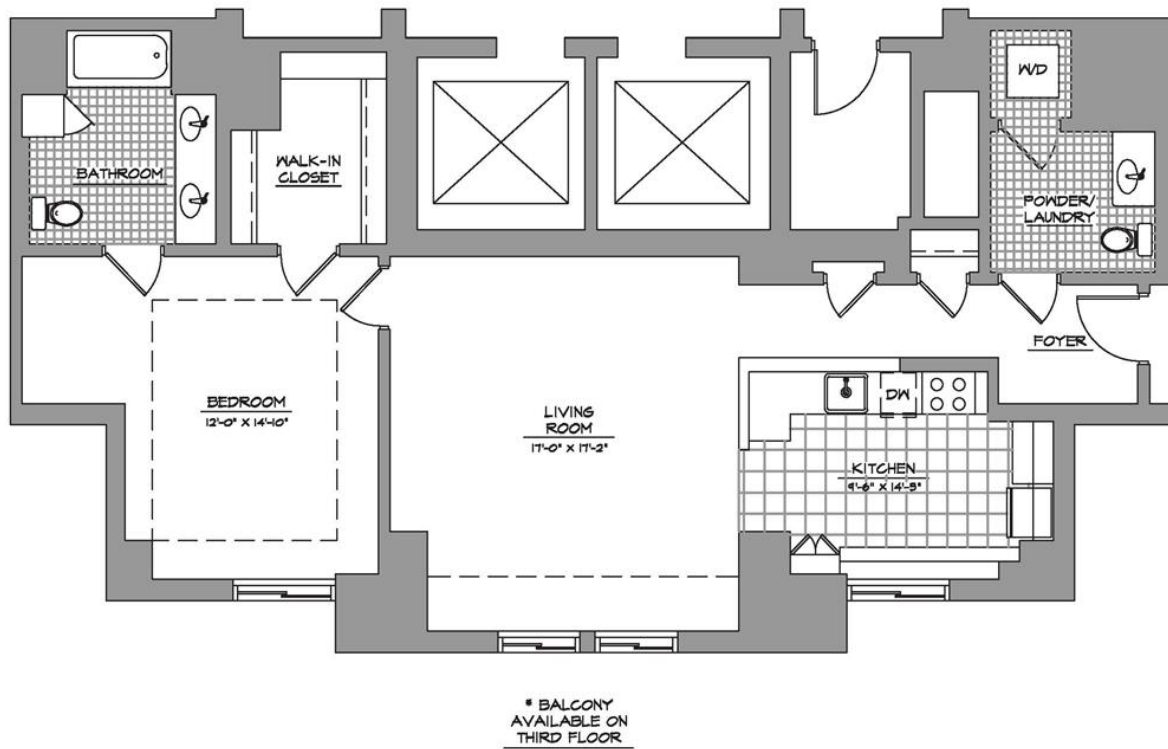

ParkView - Rockwell
One Bedroom, One and half Baths
1,030 square feet

Actual living space may vary slightly from this floor plan.