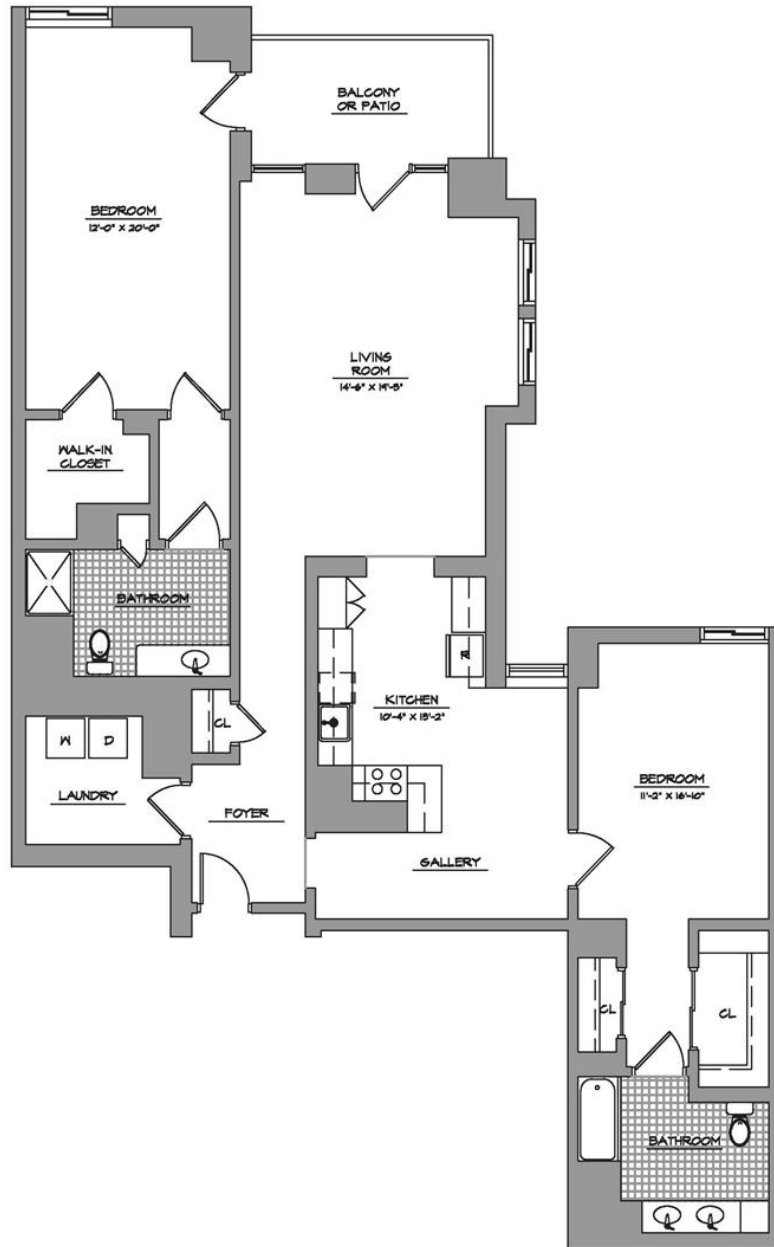

ParkView - VanGogh
Two Bedrooms with Balcony, Two Baths
1,657 square feet

Actual living space may vary slightly from this floor plan.