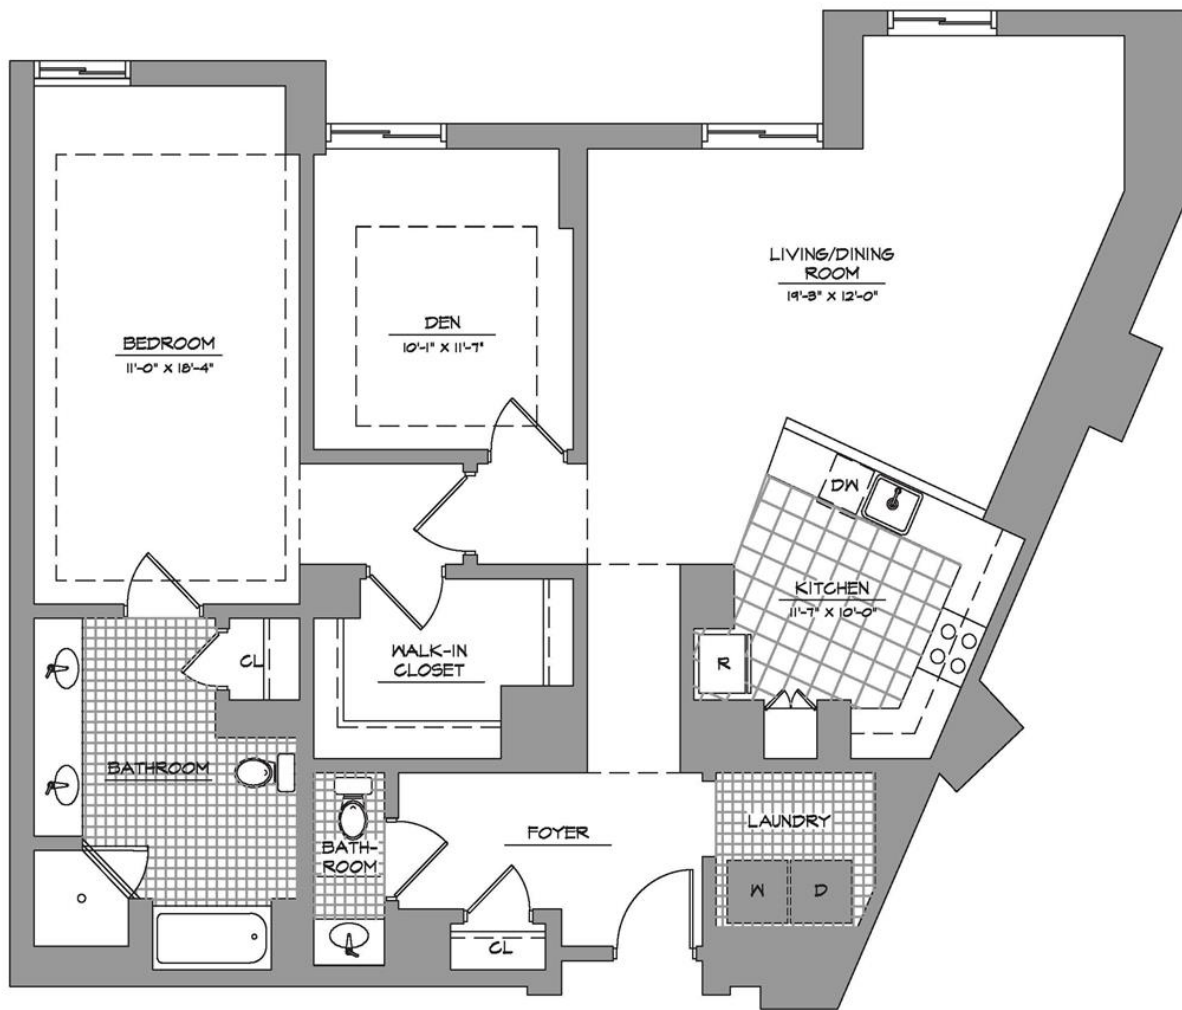

ParkView - Warhol
One Bedroom w/Den, One and Half Baths
1,319 square feet

Actual living space may vary slightly from this floor plan.