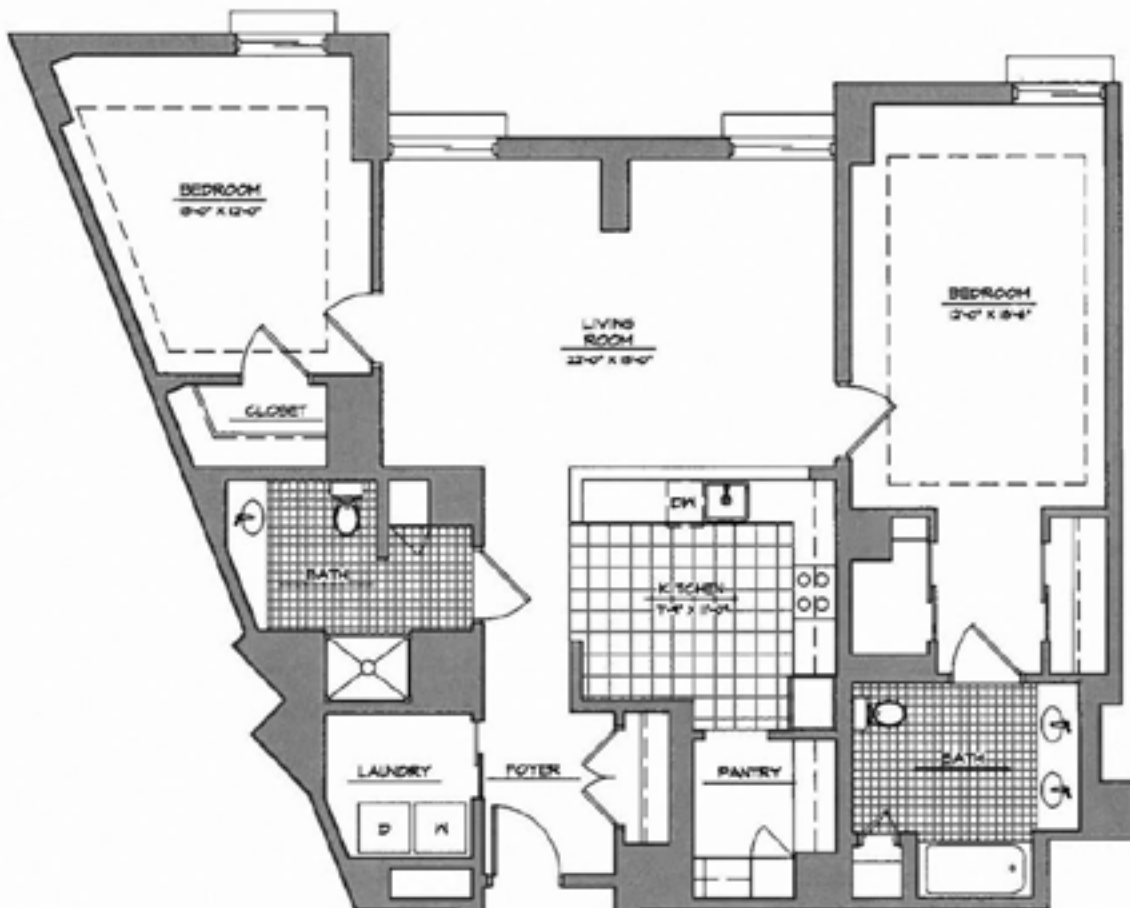

AsburyMethodistVillage.org | Marketing: (301) 216-4100

Matisse - Opposite: Two Bedroom | 2 Bath | 1,319 square feet

Parkview Apartments