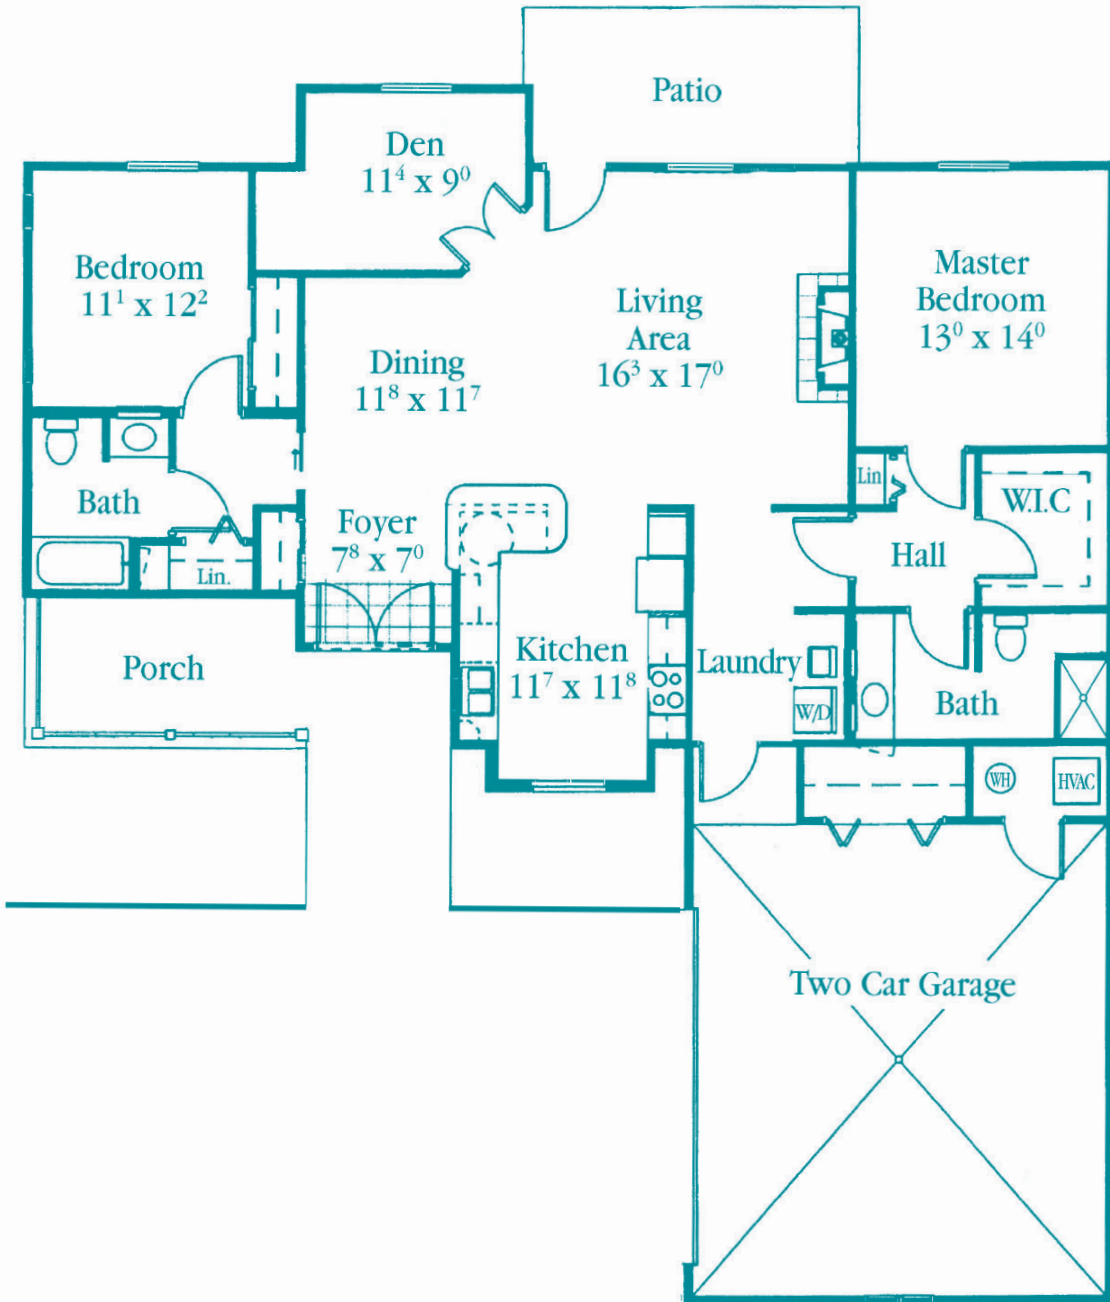

ASBURY SPRINGHILL

Anticipate More

SpringhillErie.org | (814) 860-7047

Two-Bedroom with Den Garden Home Floor Plan

Home: 1,683 square feet

Garage: 588 square feet

*Floor Plans subject to change.
Diagrams represent approximate dimensions.*