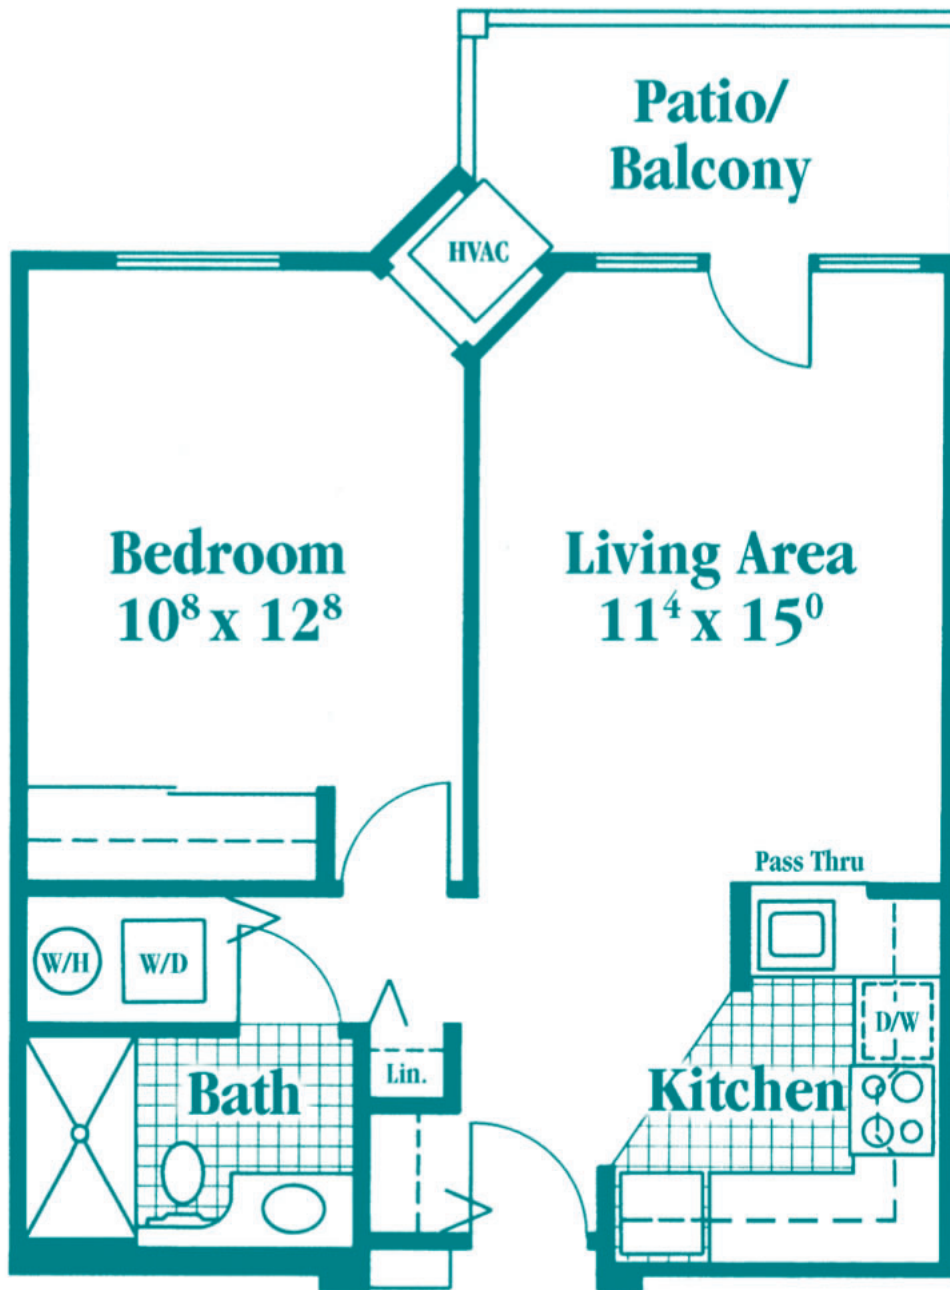

## One-Bedroom Apartment Floor Plan

**The Hawthorne:** 551 square feet

*Floor Plans subject to change.  
Diagrams represent approximate dimensions.*