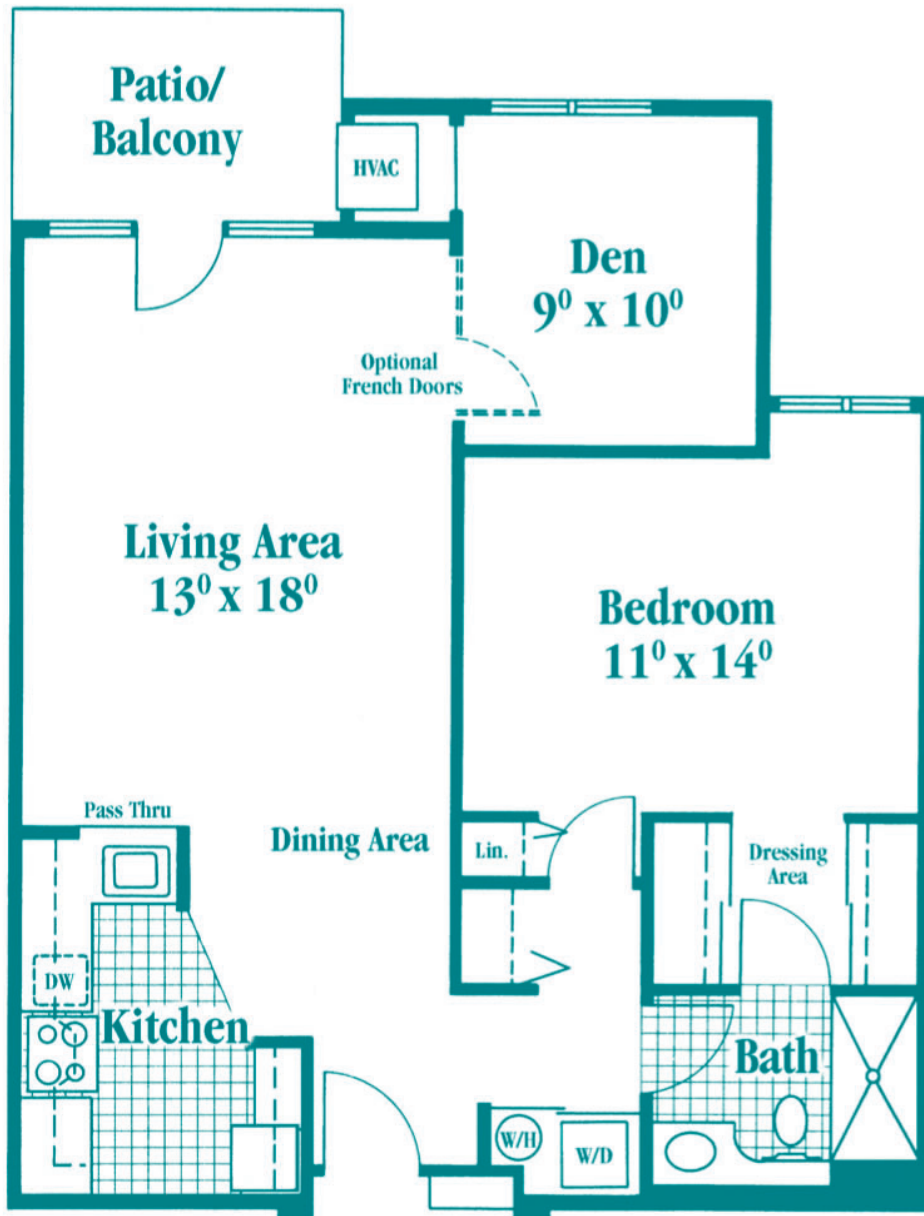

# ASBURY SPRINGHILL

Anticipate More

SpringhillErie.org | (814) 860-7047

One-Bedroom with Den Apartment Floor Plan

**The Laurel:** 816 square feet

*Floor Plans subject to change.  
Diagrams represent approximate dimensions.*