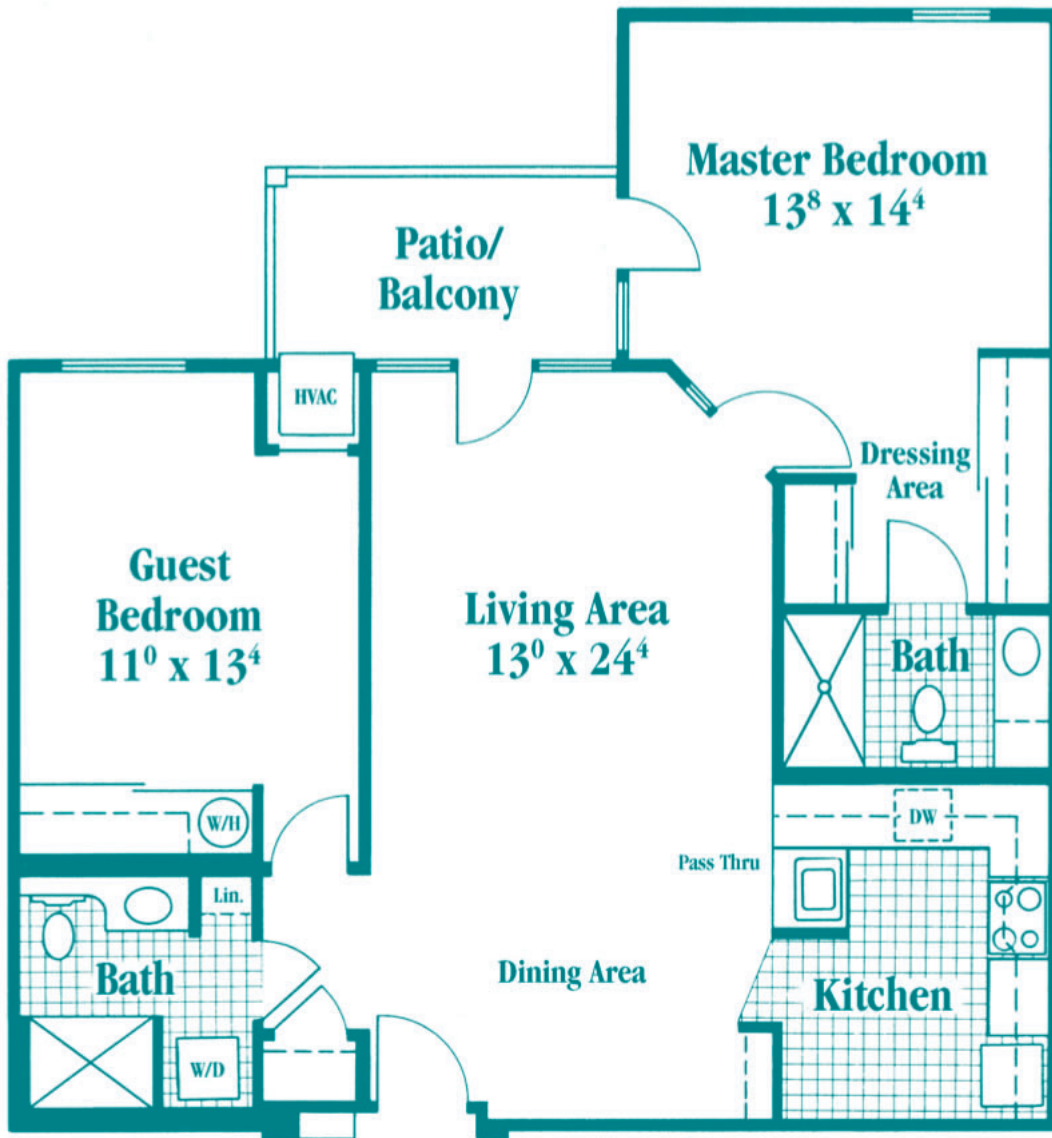

ASBURY SPRINGHILL

Anticipate More

SpringhillErie.org | (814) 860-7047

Two-Bedroom Apartment Floor Plan

The Magnolia: 968 square feet

*Floor Plans subject to change.
Diagrams represent approximate dimensions.*