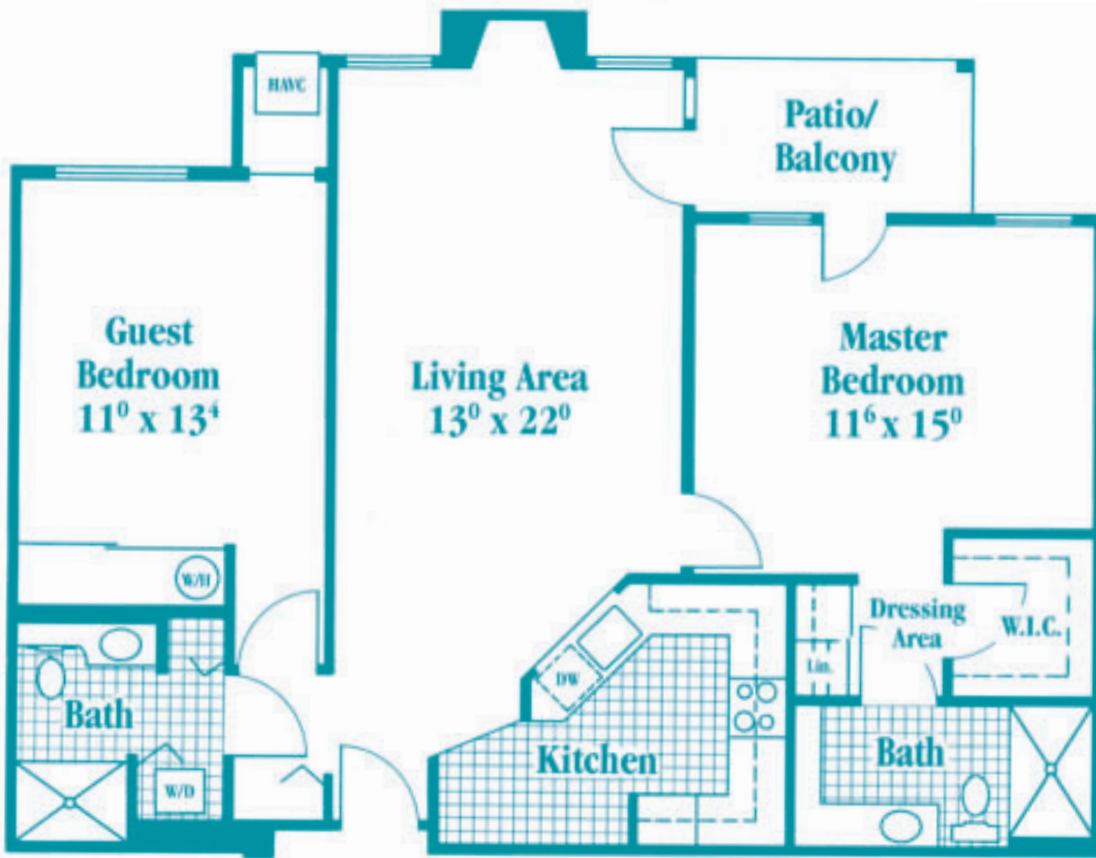

ASBURY SPRINGHILL

Anticipate More

SpringhillErie.org | (814) 860-7047

Two-Bedroom Apartment Floor Plan

The Maple: 1,019 square feet

*Floor Plans subject to change.
Diagrams represent approximate dimensions.*