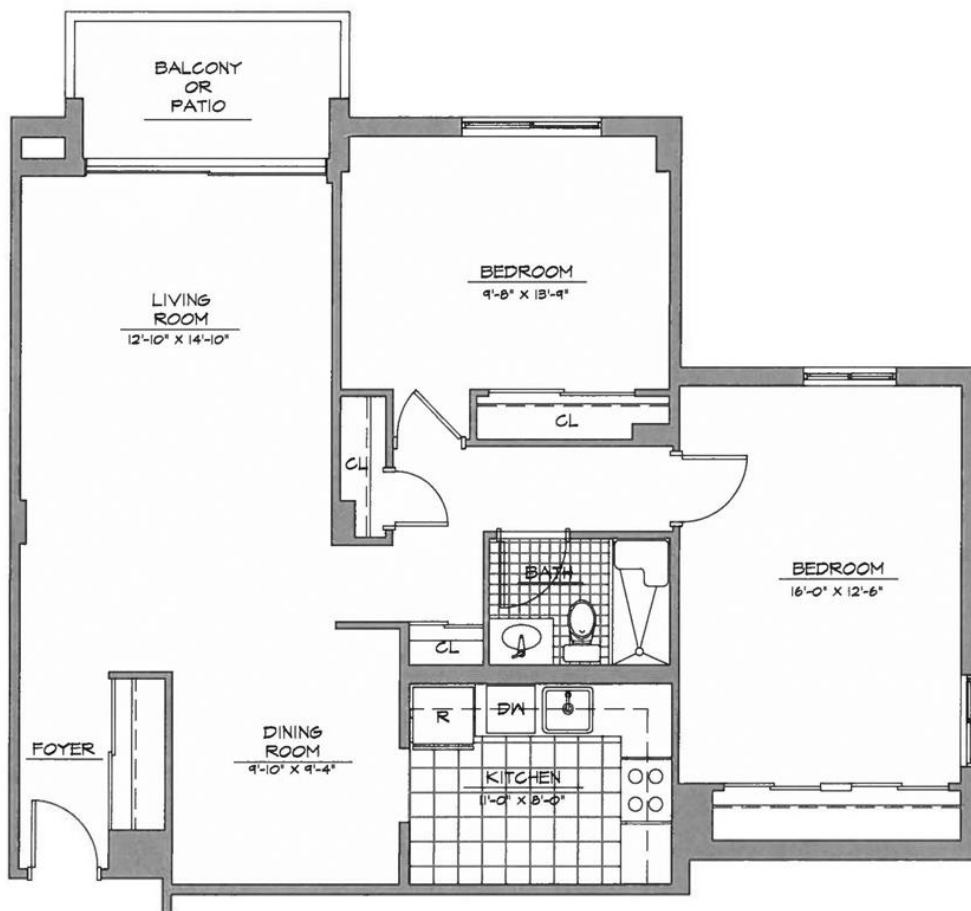

Trott - Angelou  
Two Bedrooms, One Bath  
1,030 square feet

Actual living space may vary slightly from this floor plan.