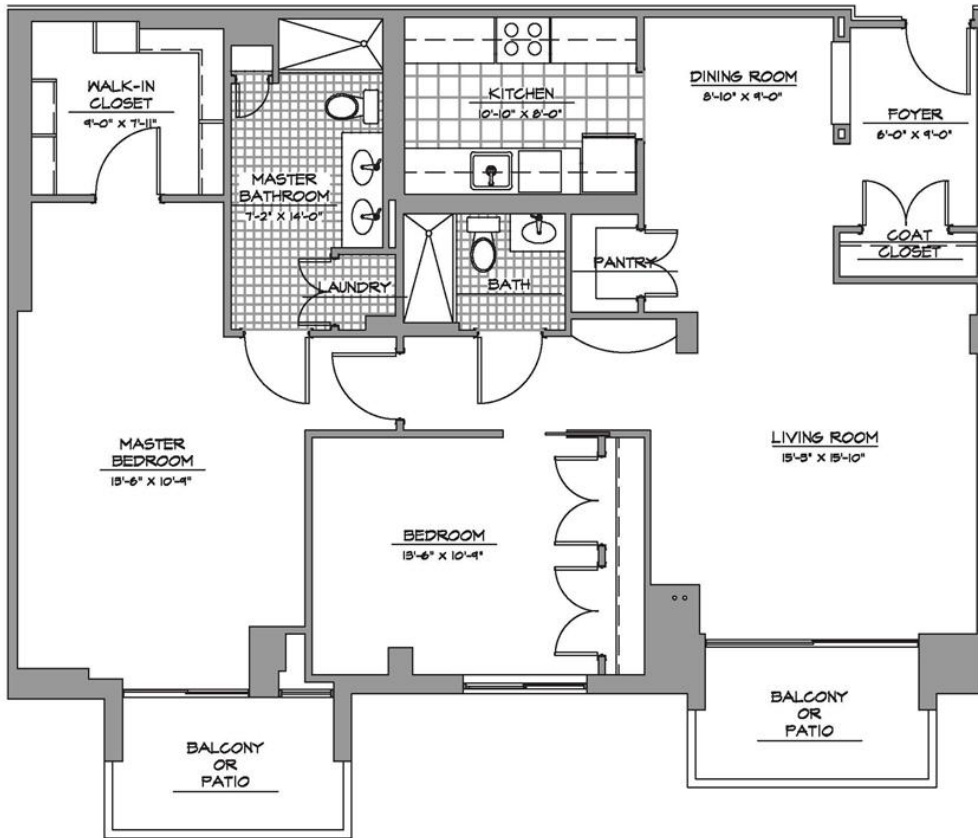

Trott - Faulkner
Two Bedrooms, Two Baths
1,328 square feet

Actual living space may vary slightly from this floor plan.