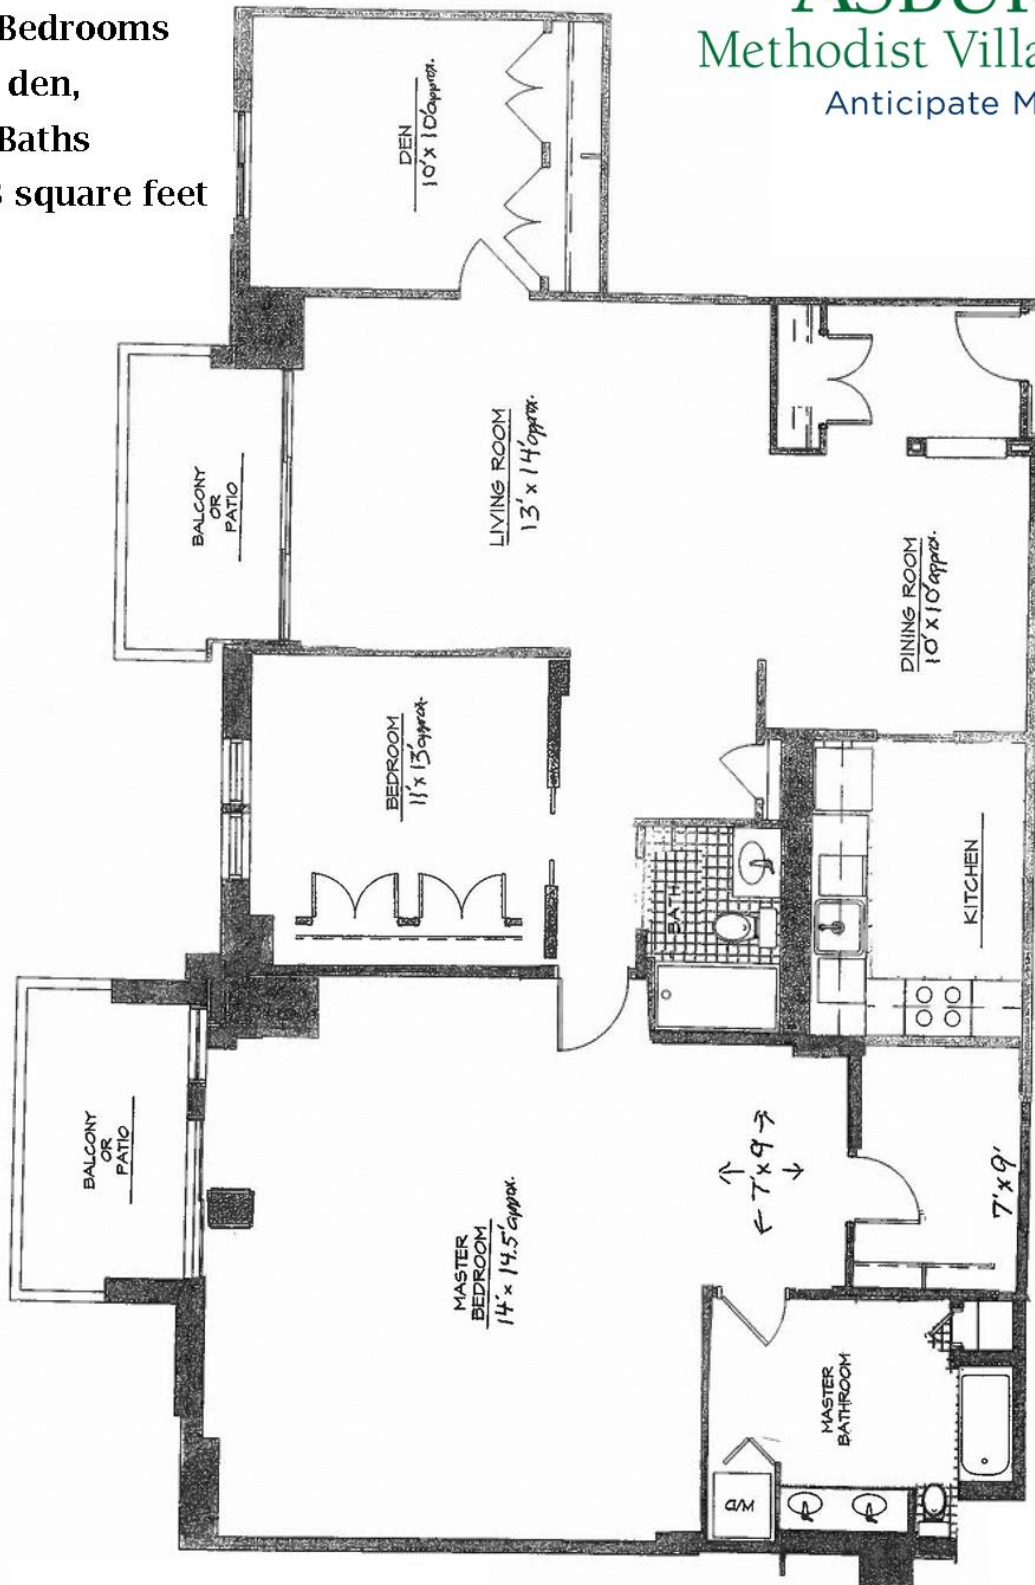

Trott - Thoreau
Two Bedrooms
with den,
Two Baths
1,473 square feet

Actual living space may vary slightly from this floor plan.