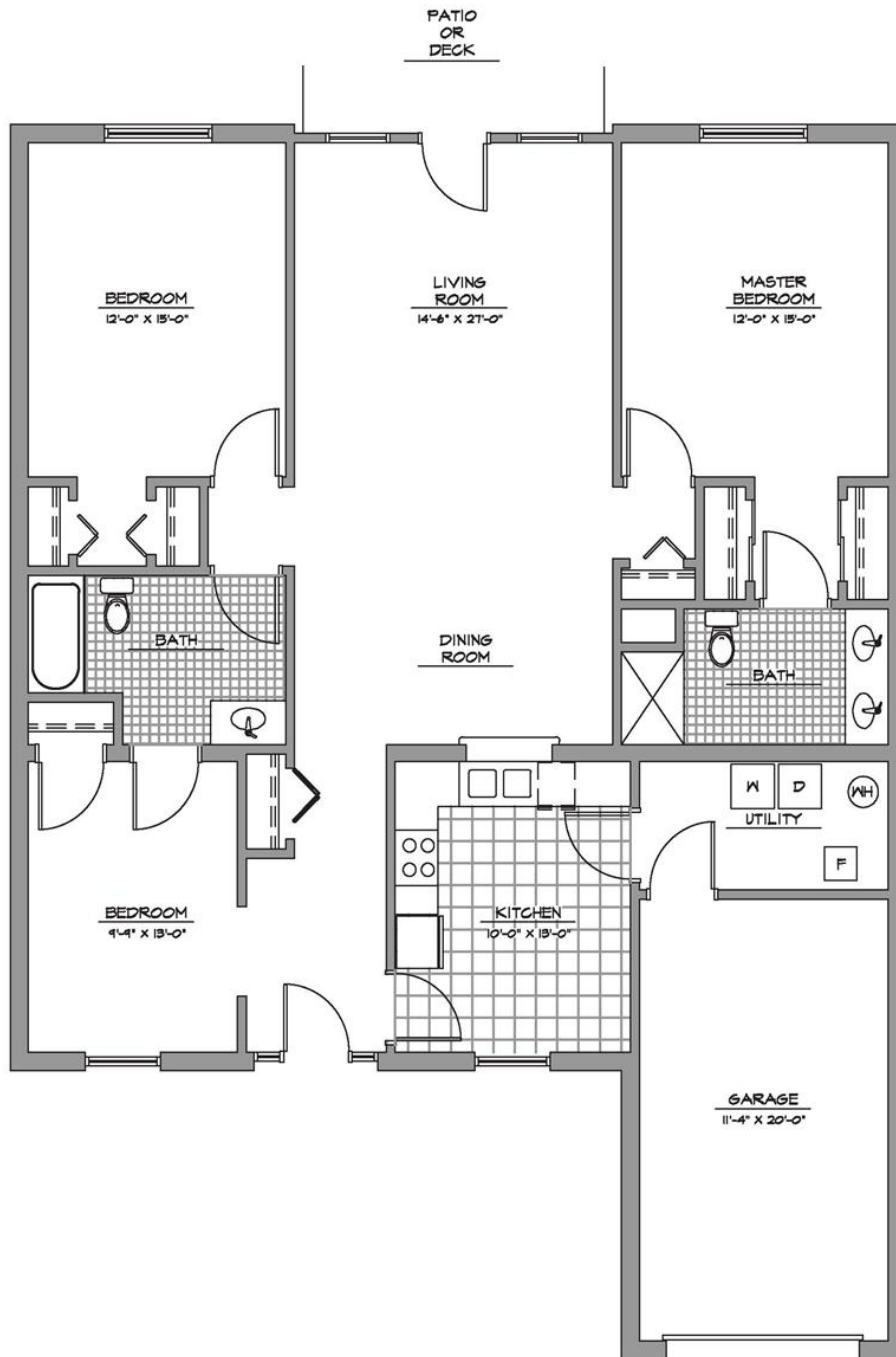

The Villas - Hawthorne
Three Bedrooms, Two Baths
1,504 square feet

Actual living space may vary slightly from this floor plan.