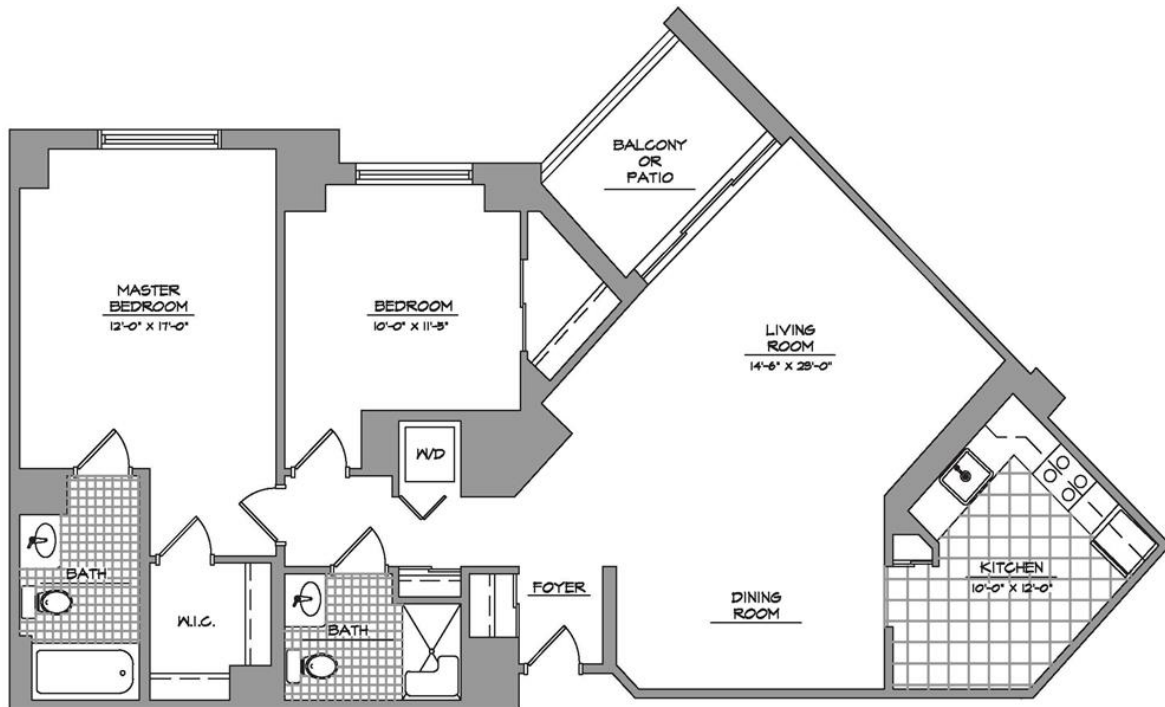

Wallace - Evergreen
Two Bedrooms, Two Baths
1,087 square feet

Actual living space may vary slightly from this floor plan.