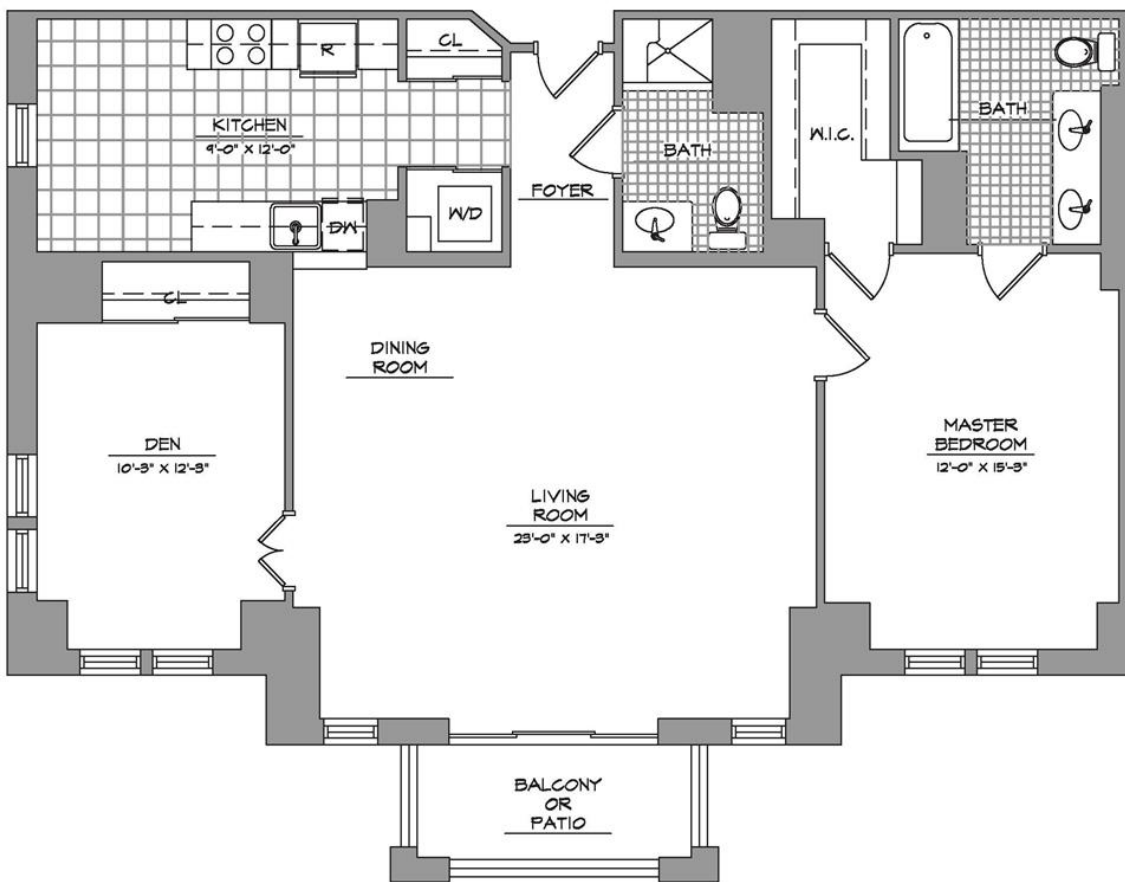

Wallace - Laurel
One Bedroom with Den, Two Baths
1,138 square feet

Actual living space may vary slightly from this floor plan.