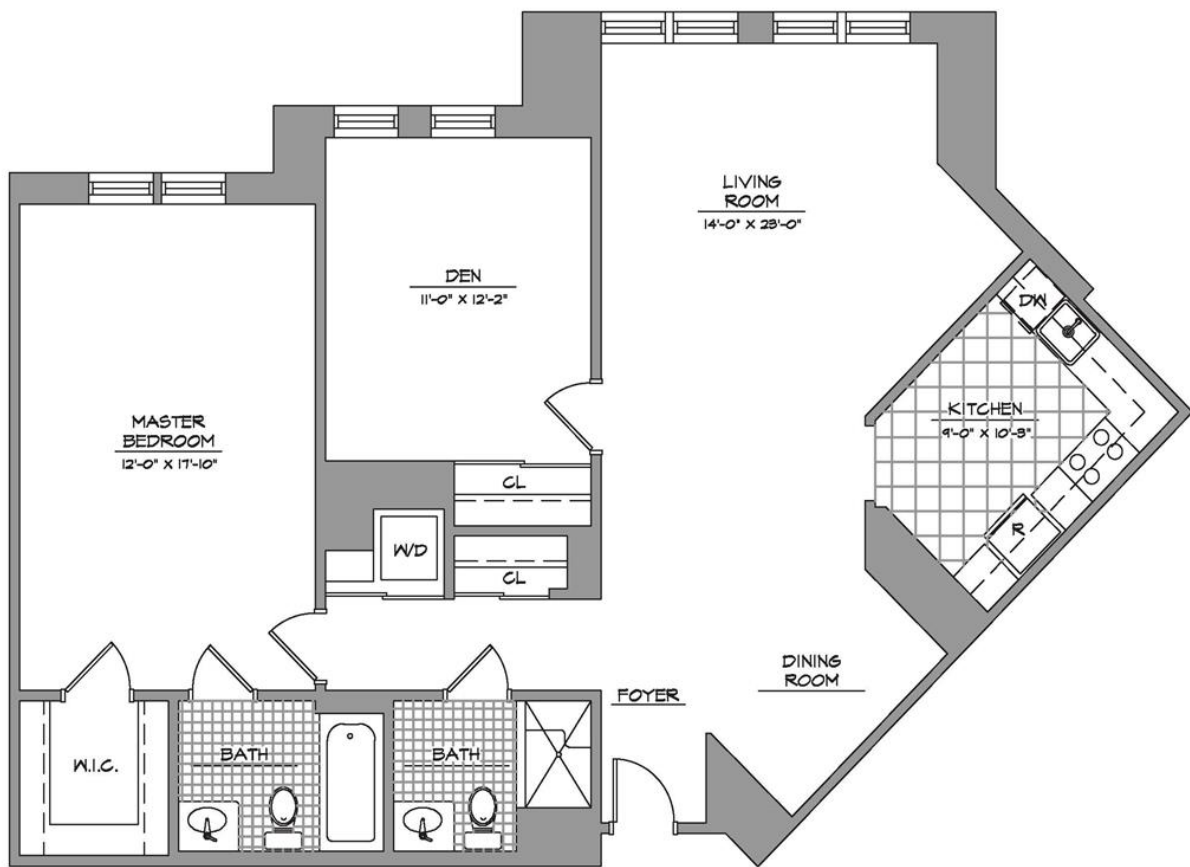

Wallace - Linden
One Bedrooms with Den, Two Baths
1,084 square feet

Actual living space may vary slightly from this floor plan.