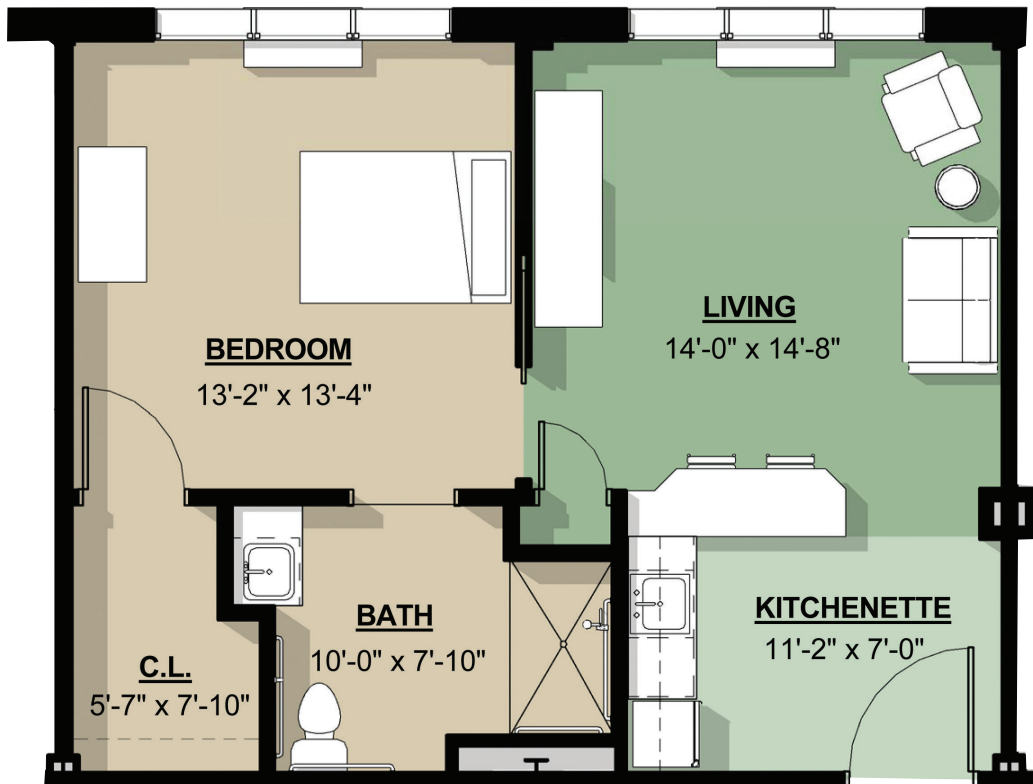

ASBURY NORMANDIE RIDGE

Anticipate More

NormandieRidge.org | Marketing: 717-718-4802

One-Bedroom Alcove: 615 square feet

Apartment Floor Plans

Floor plans pictured may vary from actual apartment layout.