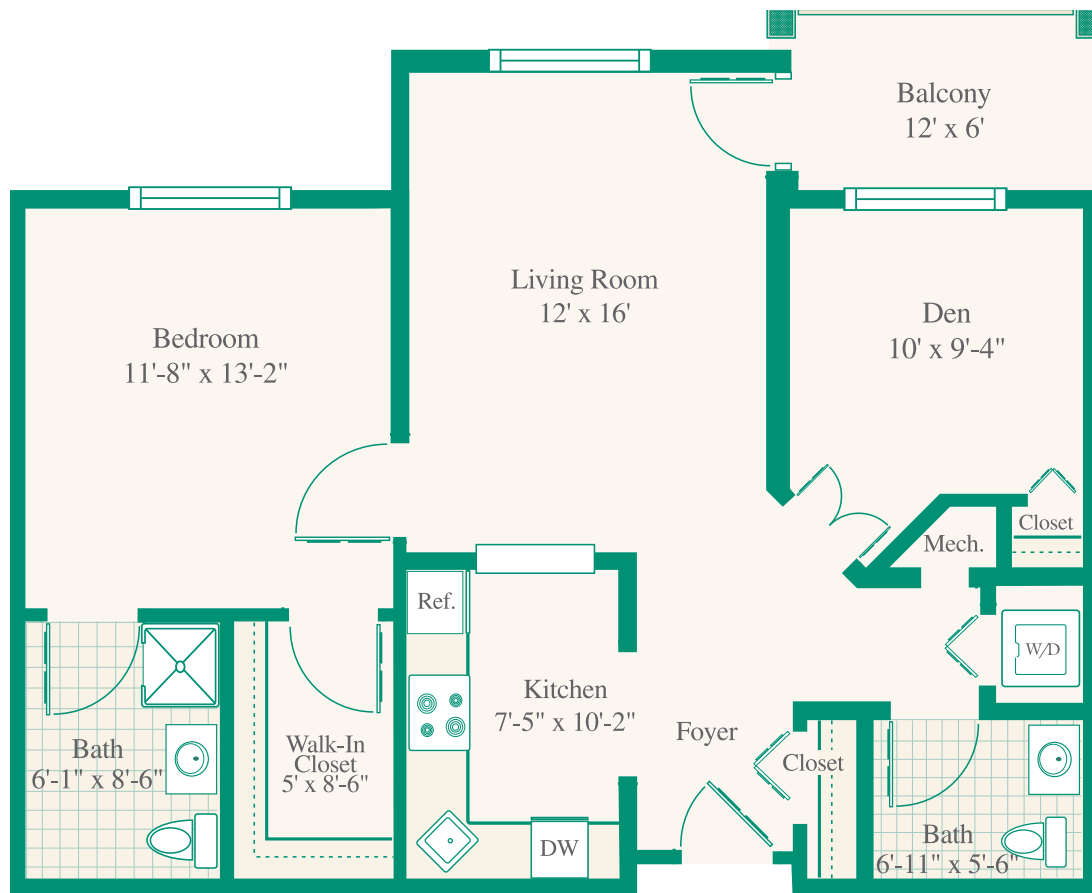

# ASBURY NORMANDIE RIDGE

Anticipate More

NormandieRidge.org | Marketing: 717-718-4802

**One-Bedroom with Den: 856 square feet**

*Apartment Floor Plans*

Floor plans pictured may vary from actual apartment layout.