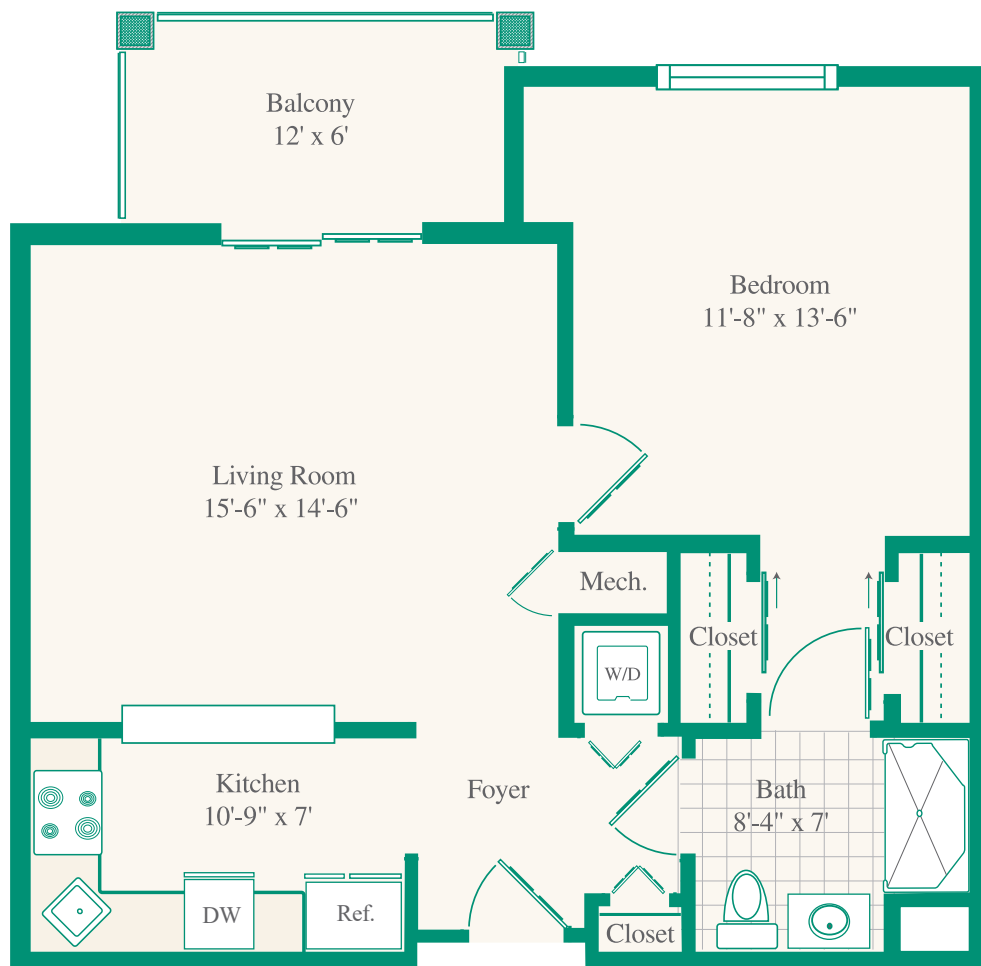

ASBURY NORMANDIE RIDGE

Anticipate More

NormandieRidge.org | Marketing: 717-718-4802

One-Bedroom Traditional: 710 square feet

Apartment Floor Plans

Floor plans pictured may vary from actual apartment layout.