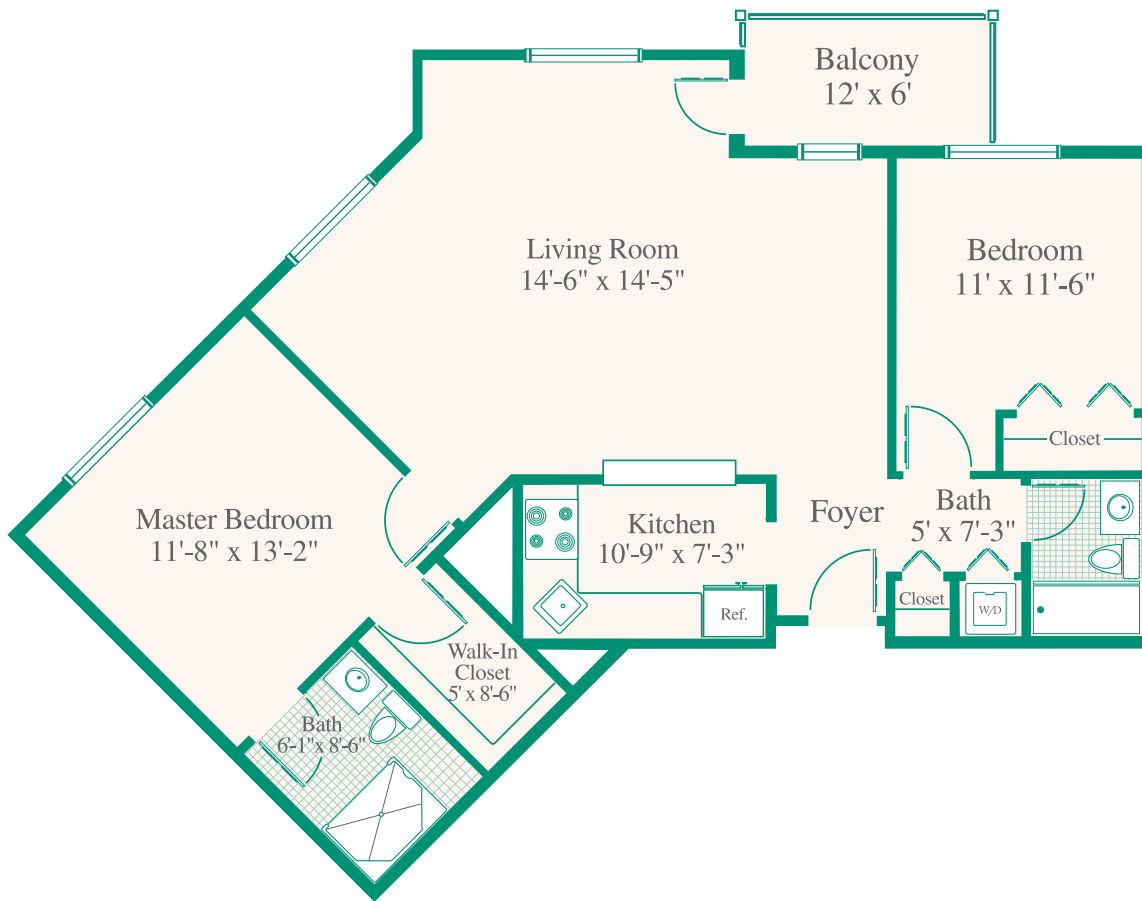

ASBURY NORMANDIE RIDGE

Anticipate More

NormandieRidge.org | Marketing: 717-718-4802

Two-Bedroom Classic: 1,180 square feet

Apartment Floor Plans

Floor plans pictured may vary from actual apartment layout.