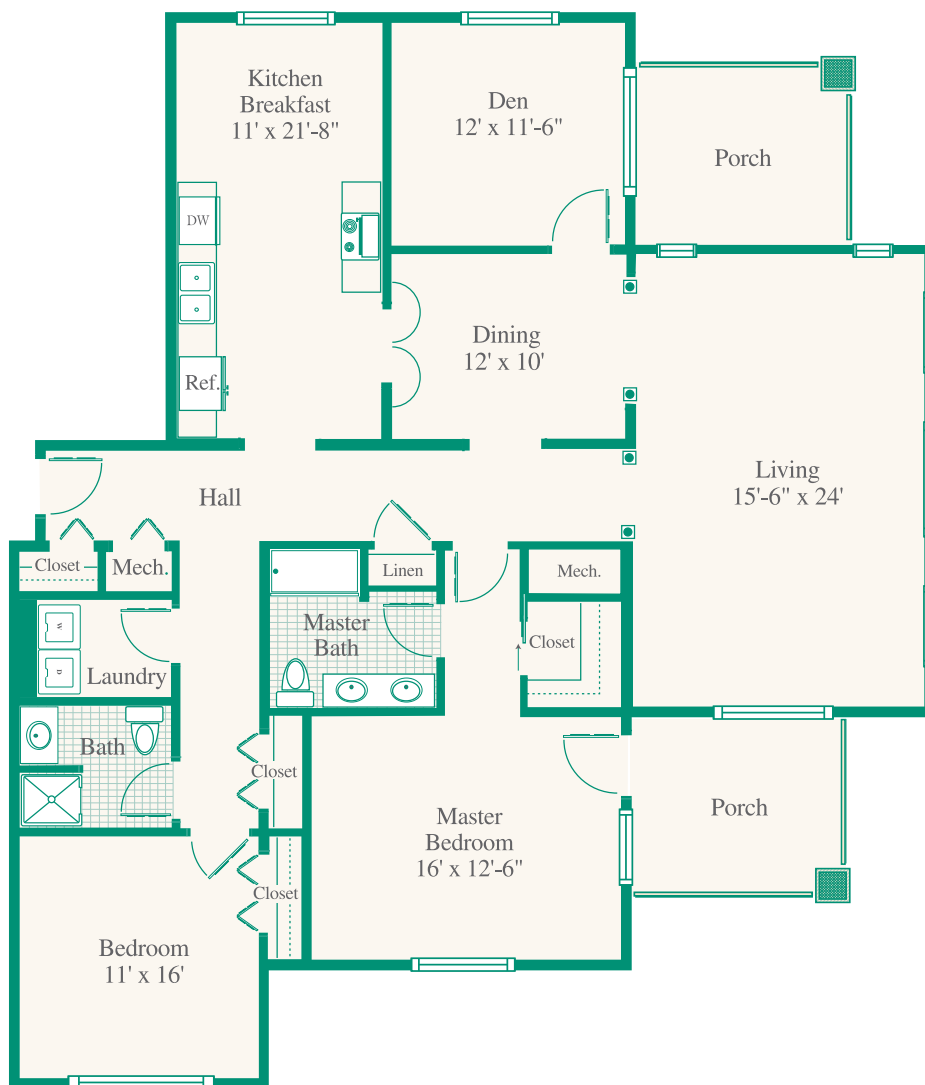

ASBURY NORMANDIE RIDGE

Anticipate More

NormandieRidge.org | Marketing: 717-718-4802

Two-Bedroom Deluxe with Den: 1,993 square feet

Apartment Floor Plans

Floor plans pictured may vary from actual apartment layout.