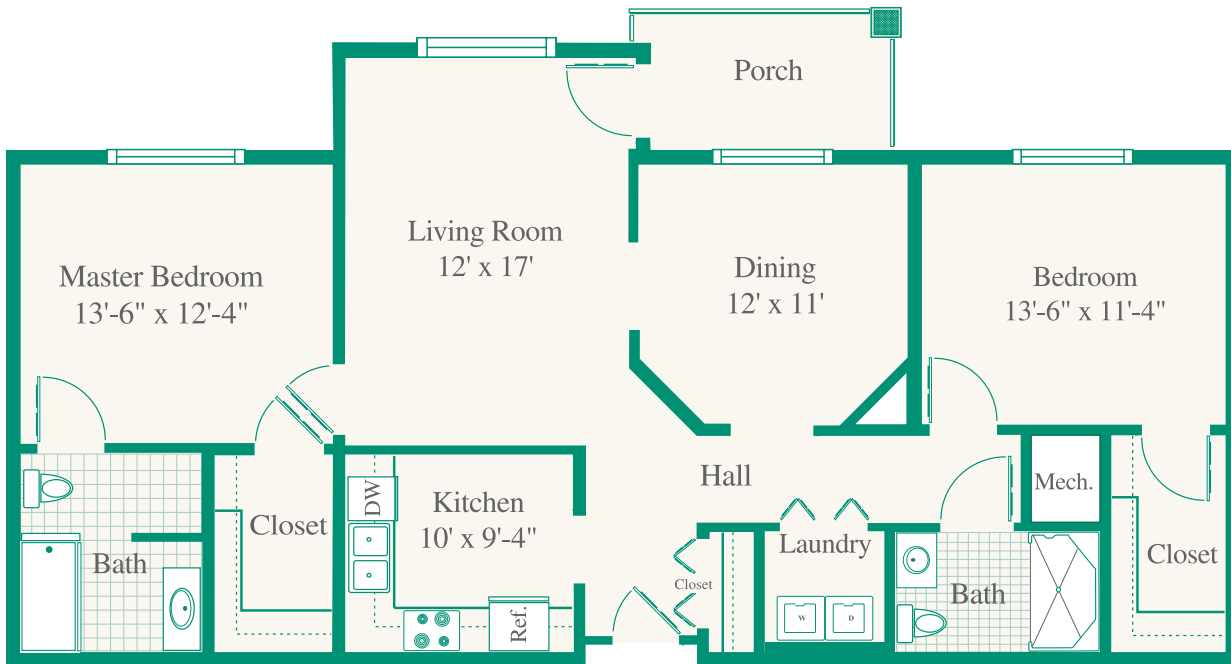

ASBURY NORMANDIE RIDGE

Anticipate More

NormandieRidge.org | Marketing: 717-718-4802

Two-Bedroom Deluxe: 1,300 square feet

Apartment Floor Plans

Floor plans pictured may vary from actual apartment layout.