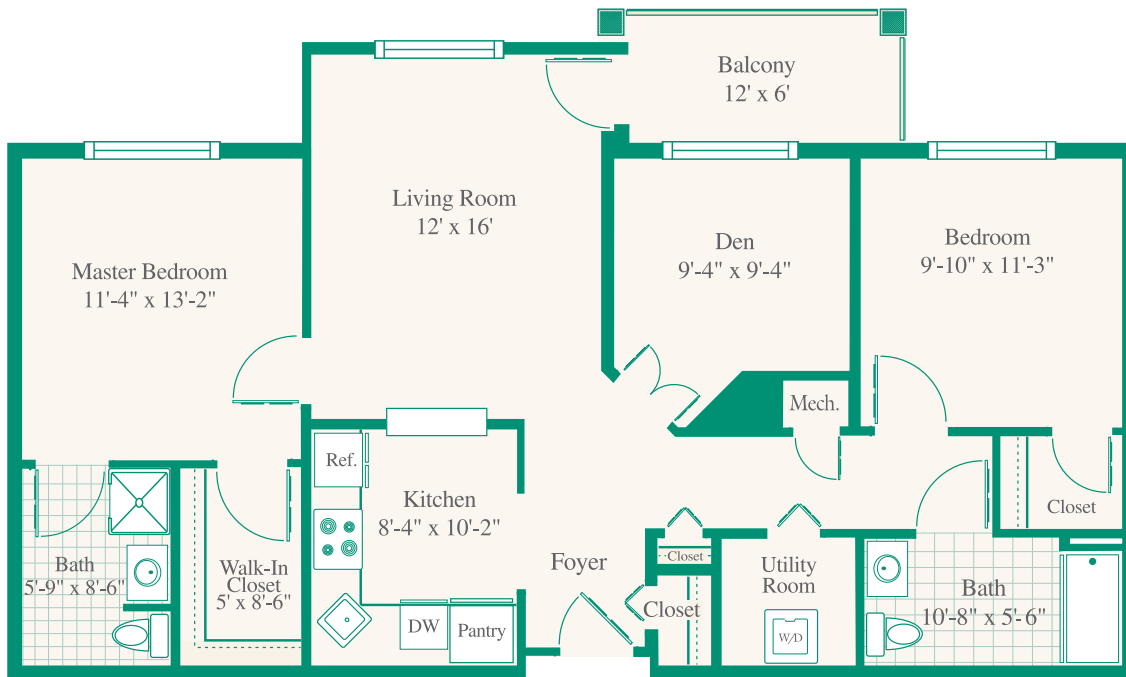

ASBURY NORMANDIE RIDGE

Anticipate More

NormandieRidge.org | Marketing: 717-718-4802

Two-Bedroom with Den: 1,108 square feet

Apartment Floor Plans

Floor plans pictured may vary from actual apartment layout.