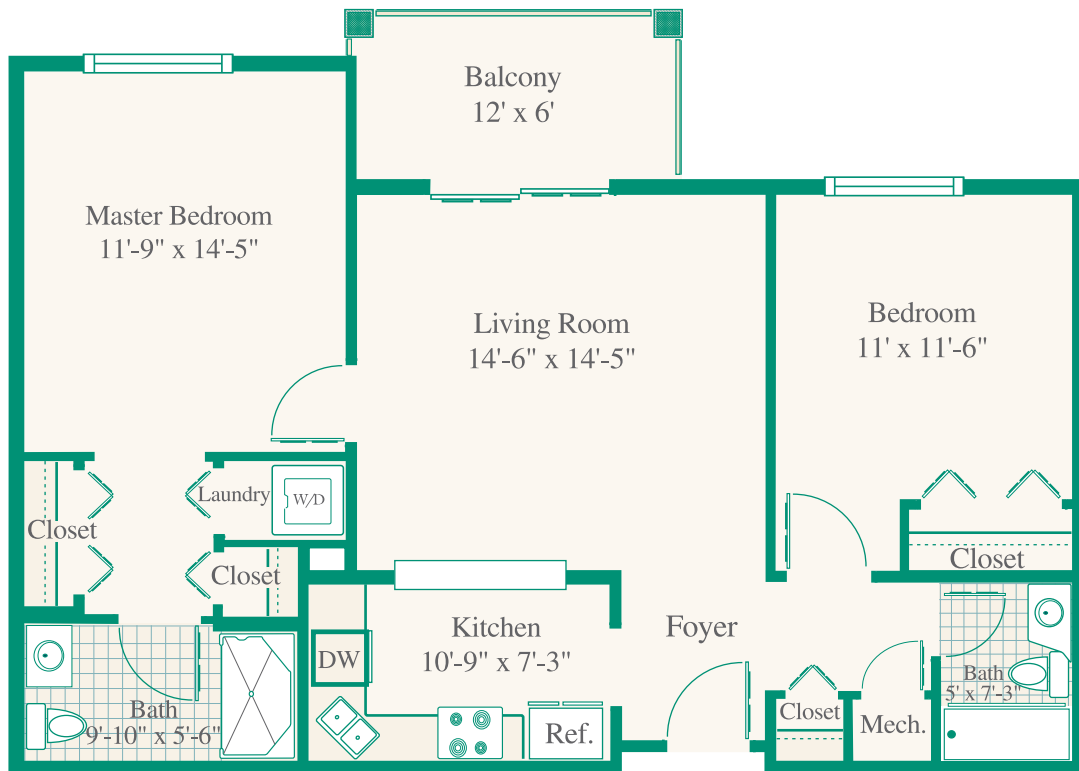

ASBURY NORMANDIE RIDGE

Anticipate More

NormandieRidge.org | Marketing: 717-718-4802

Two-Bedroom Traditional: 960 square feet

Apartment Floor Plans

Floor plans pictured may vary from actual apartment layout.