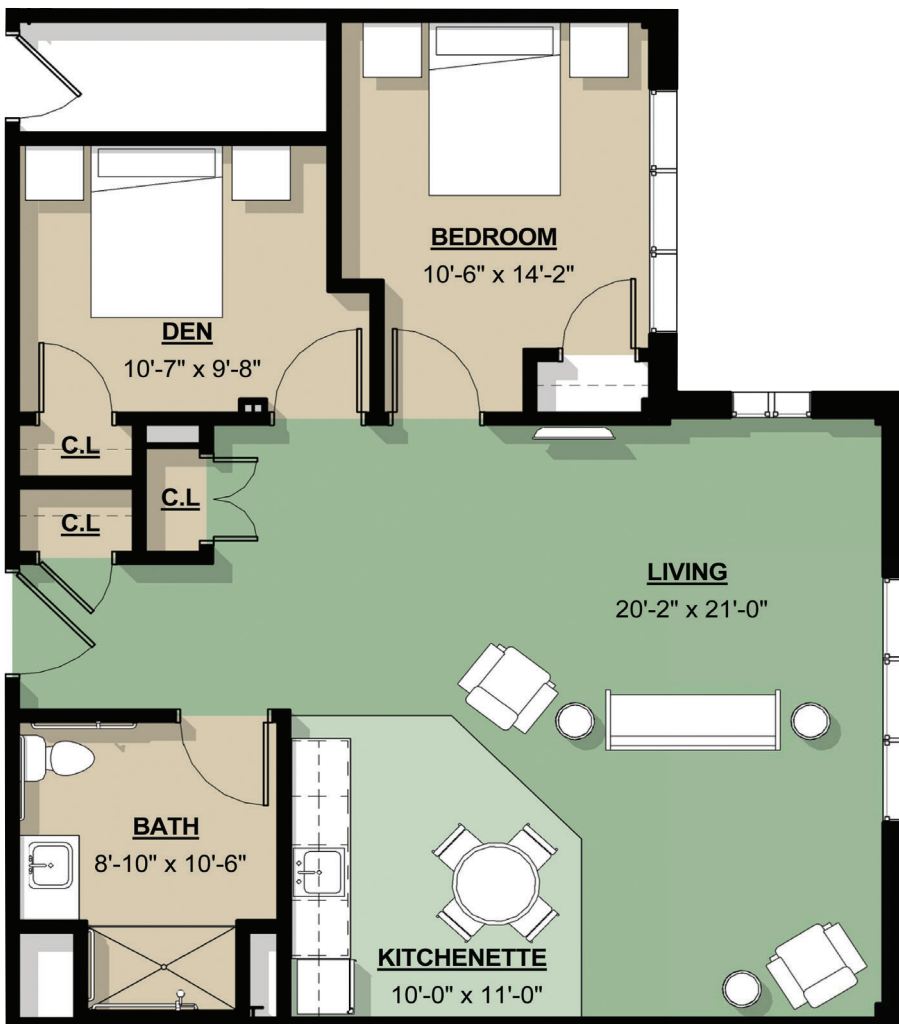

# ASBURY NORMANDIE RIDGE

Anticipate More

NormandieRidge.org | Marketing: 717-718-4802

**Two-Bedroom Alcove:** 755 square feet

*Apartment Floor Plans*

Floor plans pictured may vary from actual apartment layout.