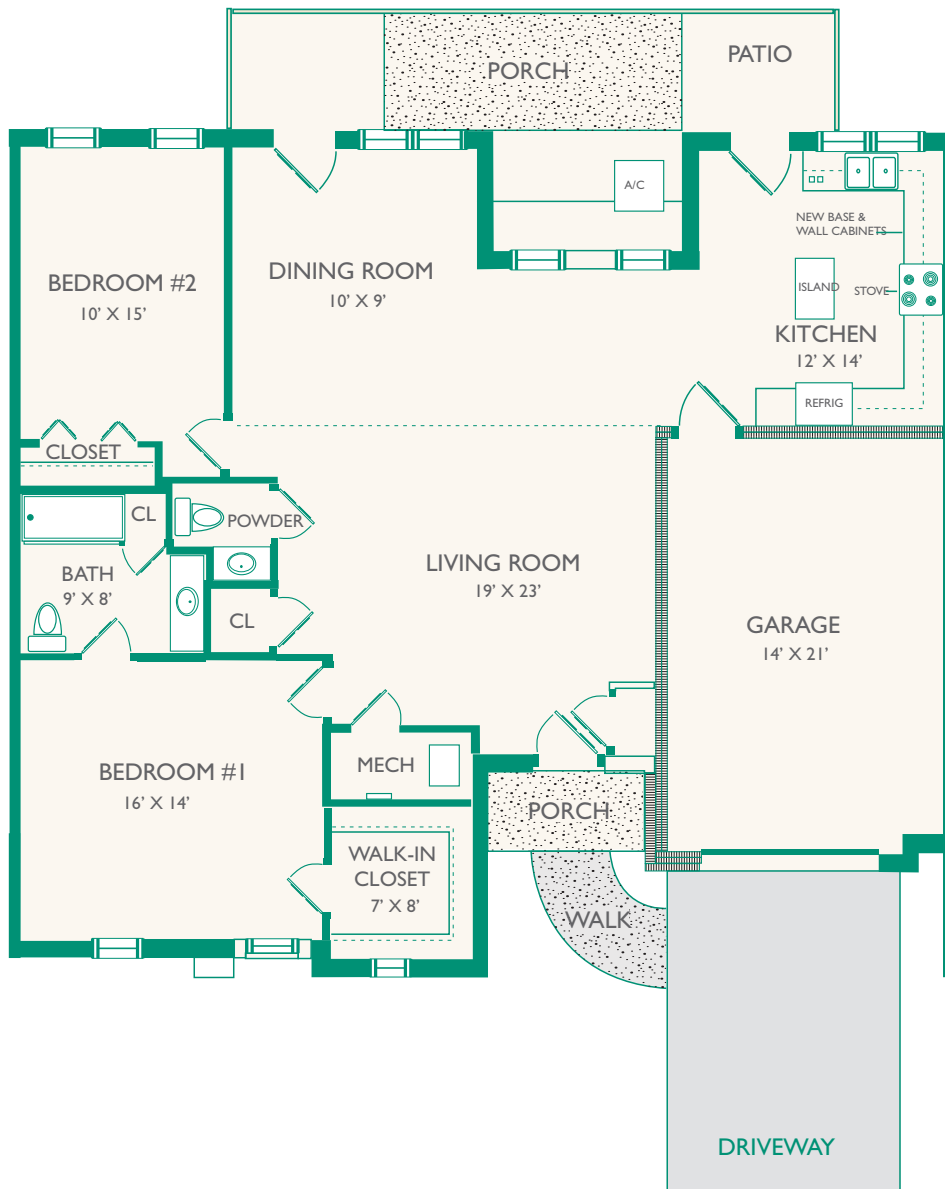

ASBURY NORMANDIE RIDGE

Anticipate More

NormandieRidge.org | Marketing: 717-718-4802

The Madison: 1,356 square feet

Cottage Floor Plans

Floor plans pictured may vary from actual apartment layout.