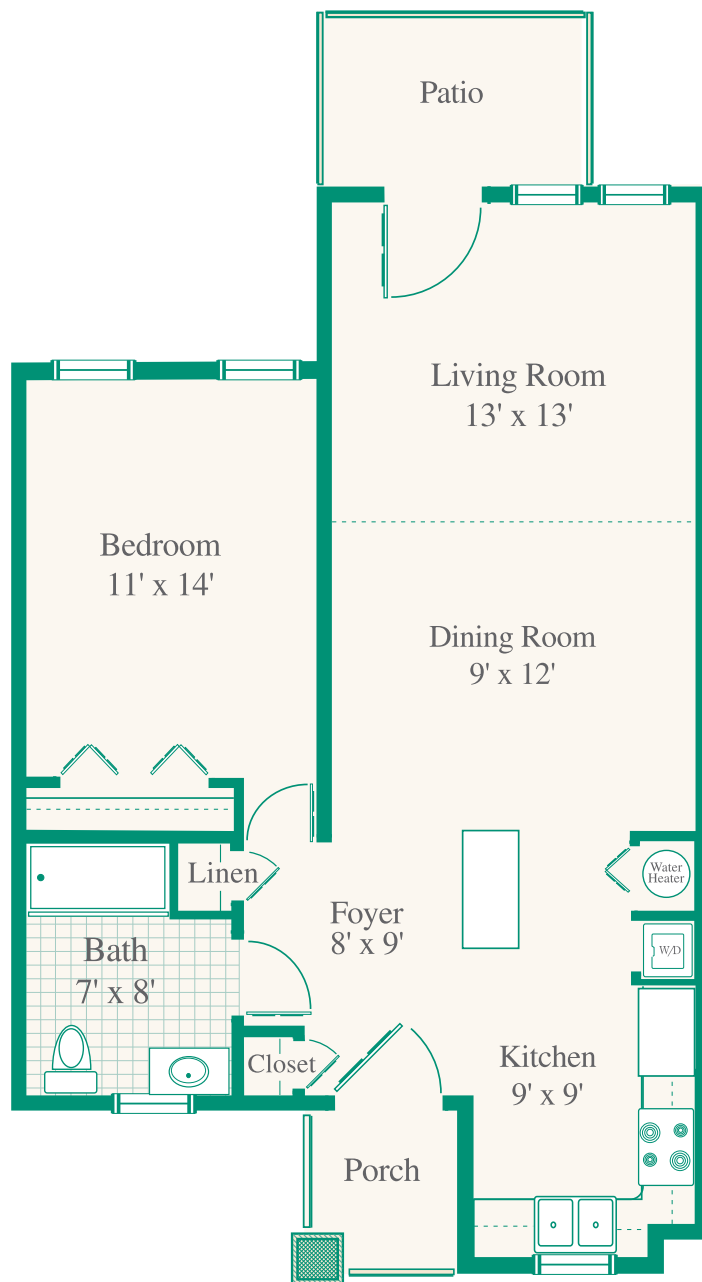

# ASBURY NORMANDIE RIDGE

Anticipate More

NormandieRidge.org | Marketing: 717-718-4802

**The Mercer:** 725 square feet

*Cottage Floor Plans*

Floor plans pictured may vary from actual apartment layout.