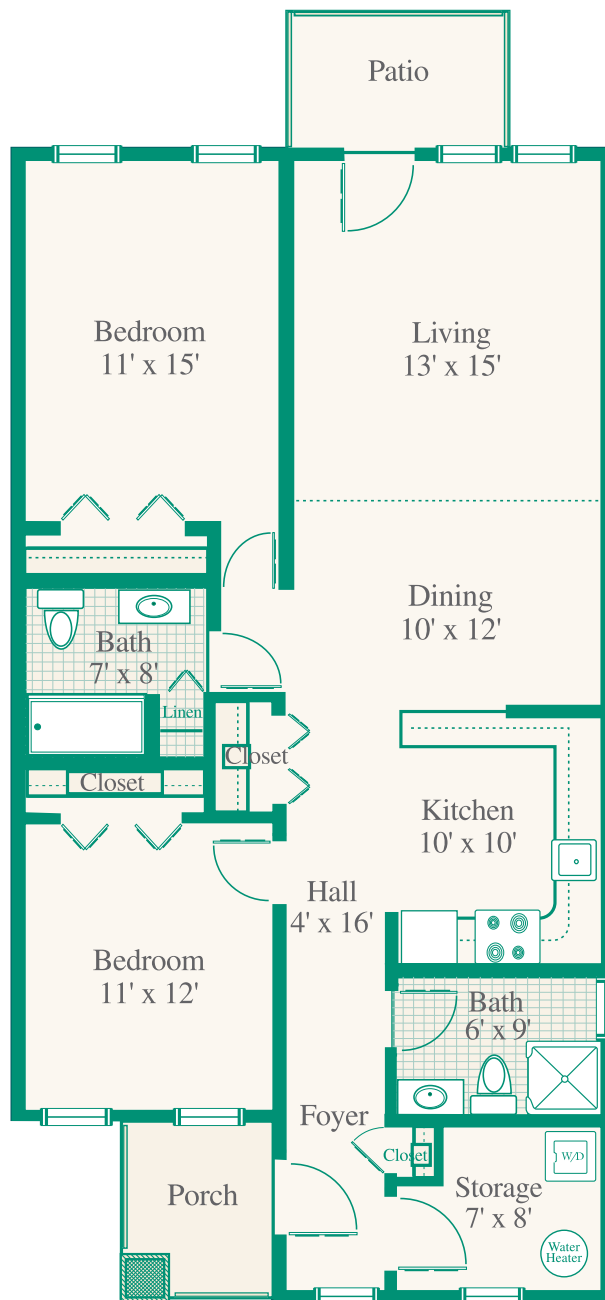

ASBURY NORMANDIE RIDGE

Anticipate More

NormandieRidge.org | Marketing: 717-718-4802

The Monroe: 1,100 square feet

Cottage Floor Plans

Floor plans pictured may vary from actual apartment layout.