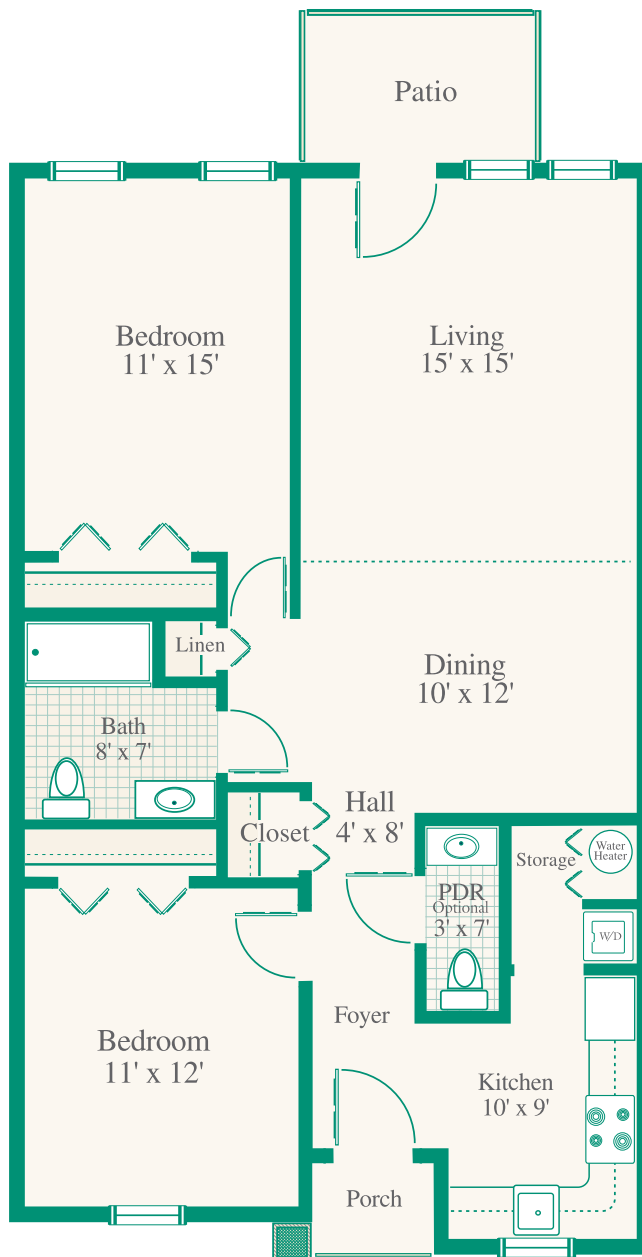

# ASBURY NORMANDIE RIDGE

Anticipate More

NormandieRidge.org | Marketing: 717-718-4802

**The Morgan:** 956 square feet

*Cottage Floor Plans*

Floor plans pictured may vary from actual apartment layout.