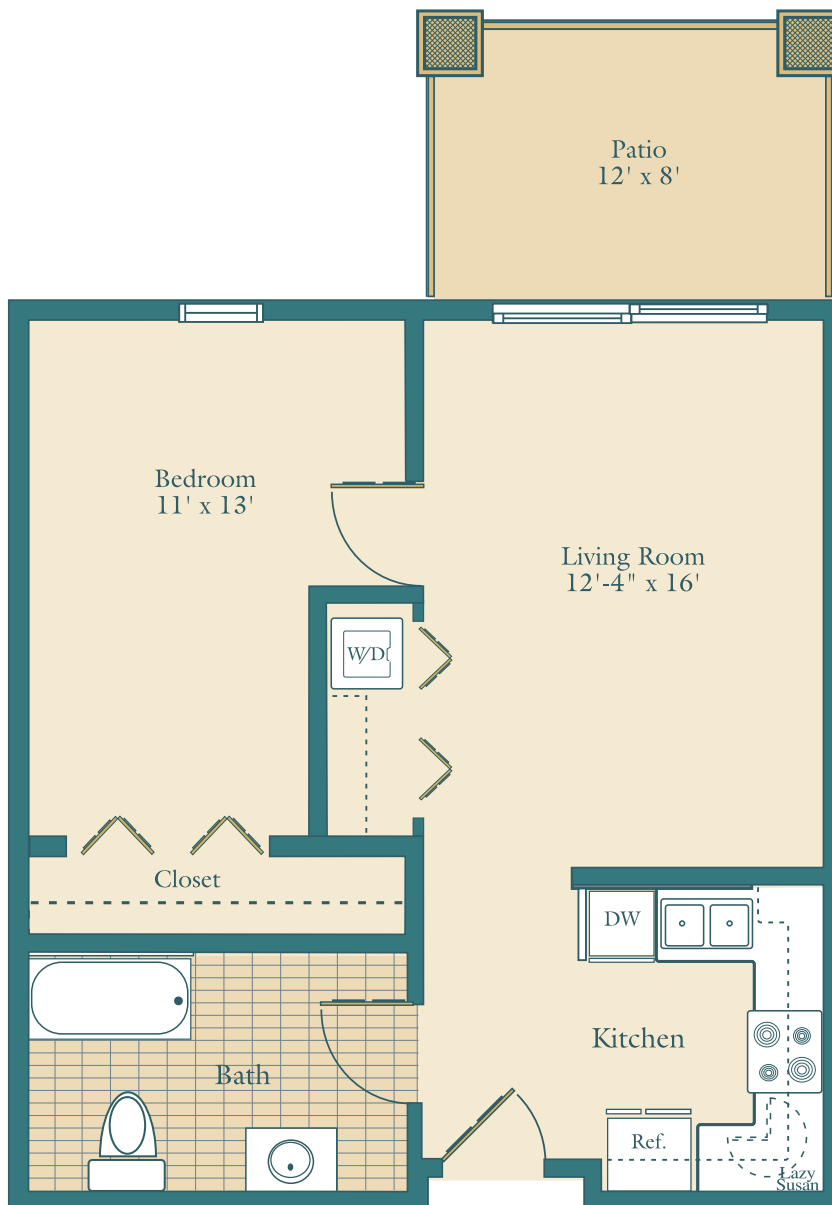

ASBURY
RIVERWOODS  SM
Anticipate More

RiverWoods.org | Marketing: 570-522-3848

One-Bedroom Traditional: 700 square feet

Apartment Floor Plans

Floor plans pictured may vary from actual apartment layout.