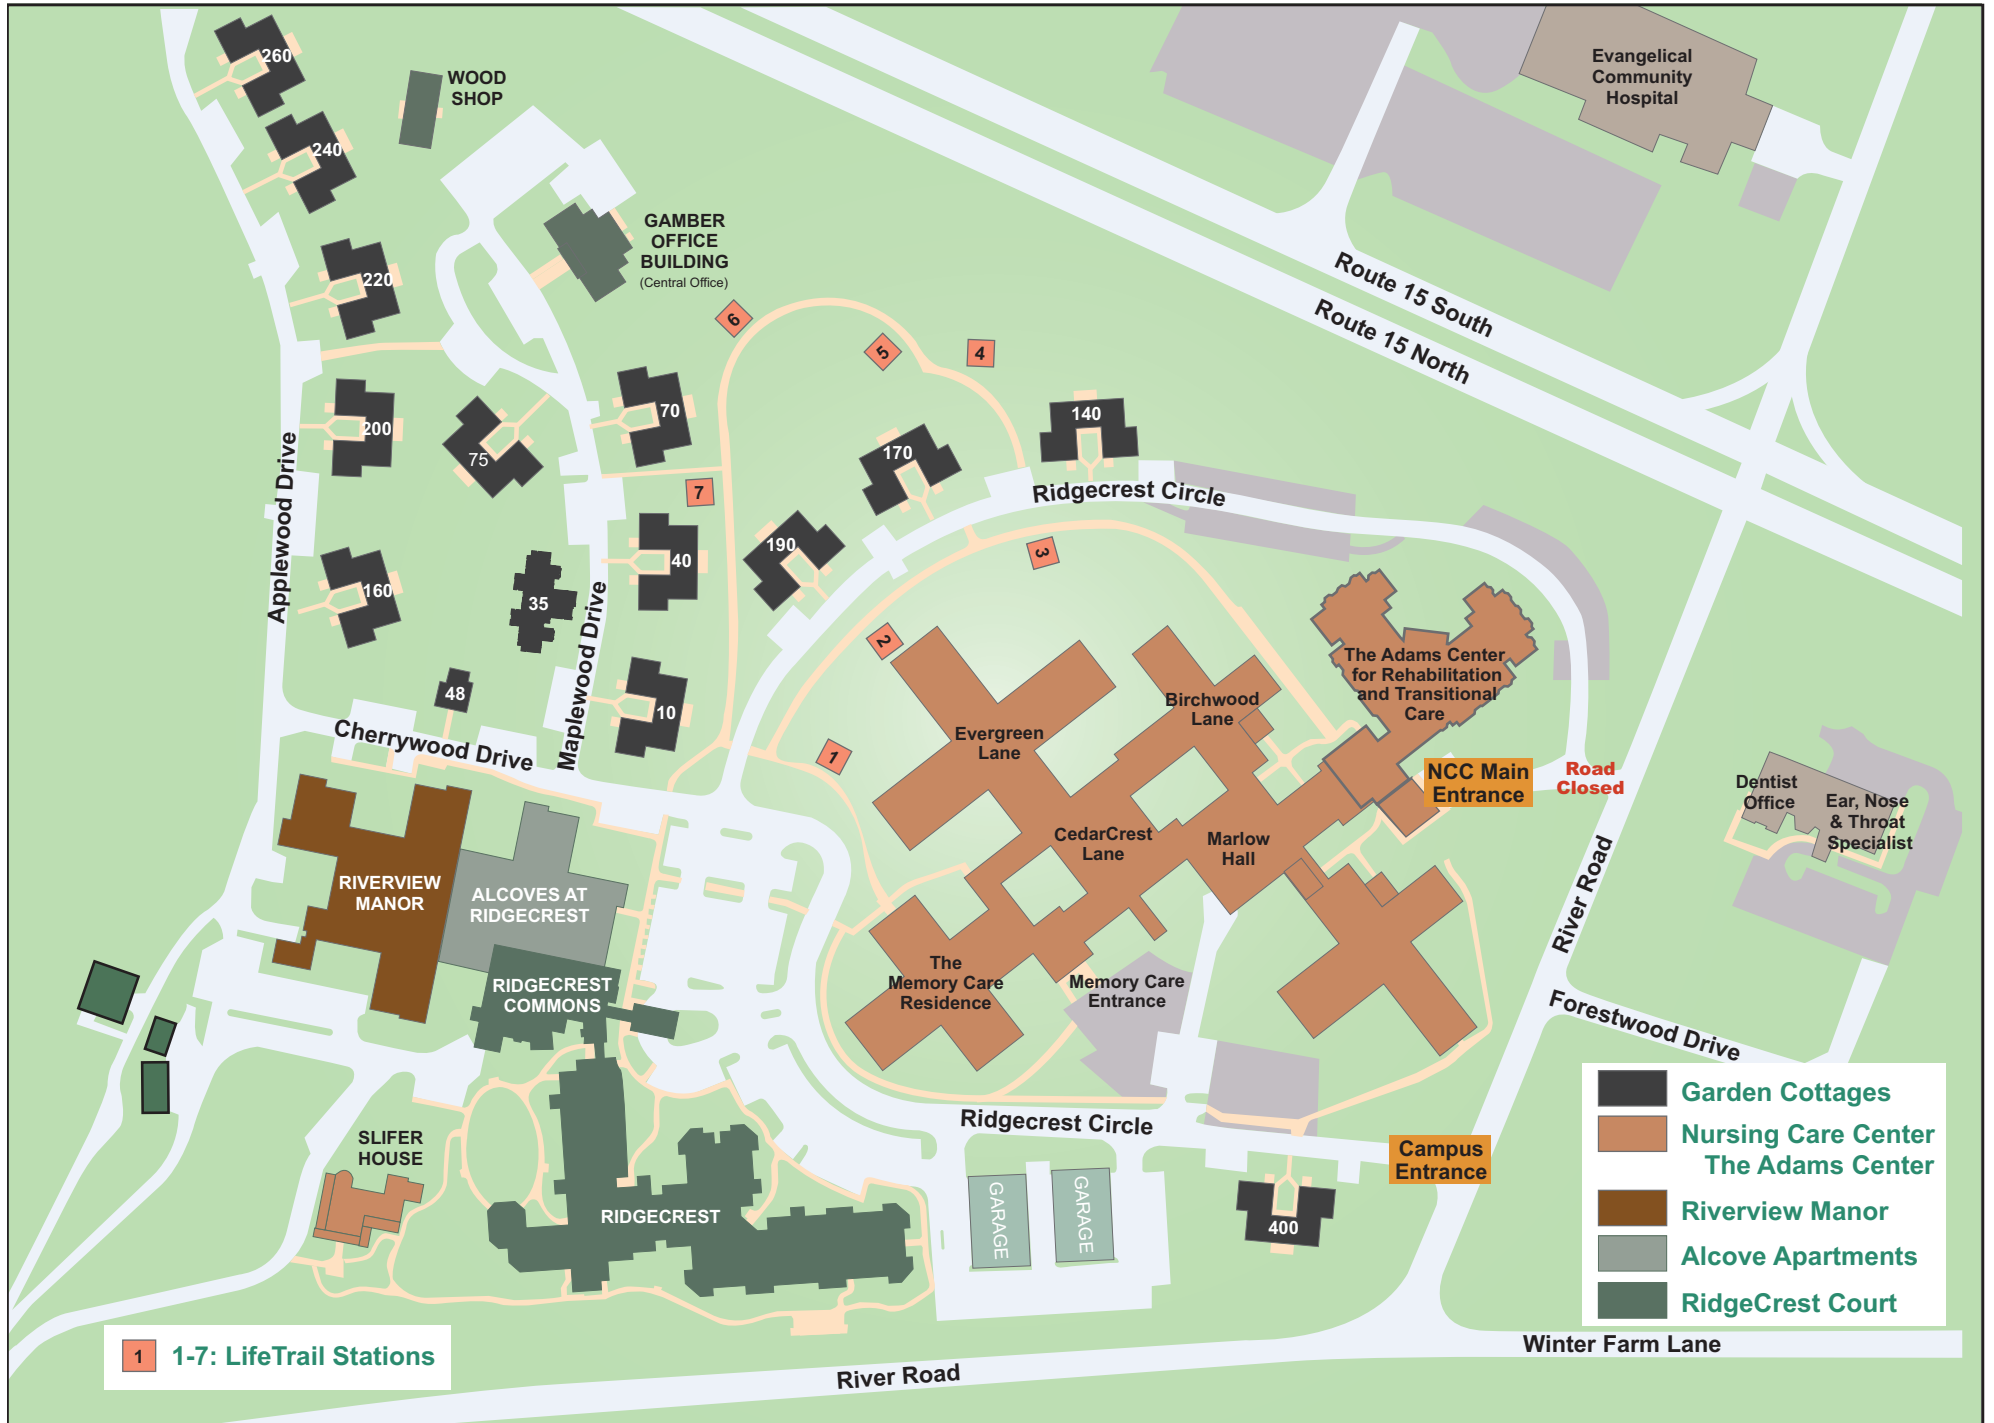

CAMPUS MAP

Directions

From Williamsport & North:

Take US Route 15 South toward Lewisburg. The campus is on the left; turn left at the light onto River Road at McDonald's.

From Wilkes-Barre/Scranton & East:

Take I-81 South to I-80 West to US Route 15 South toward Lewisburg. The campus is on the left; turn left at the light onto River Road at McDonald's.

From Harrisburg & South:

Take US Route 322 West to US Route 15 North through Lewisburg. The campus is on the right; turn right at the light onto River Road at McDonald's.

From State College & West:

Take I-80 East to US Route 15 South toward Lewisburg. The campus is on the left; turn left at the light onto River Road at McDonald's.

From Reading:

Take US Route 61 North to Sunbury; Route 61 ends at Veteran's Memorial Bridge. From there, take US Route 15 North through Lewisburg. The campus is on the right; turn right at the light onto River Road at McDonald's.