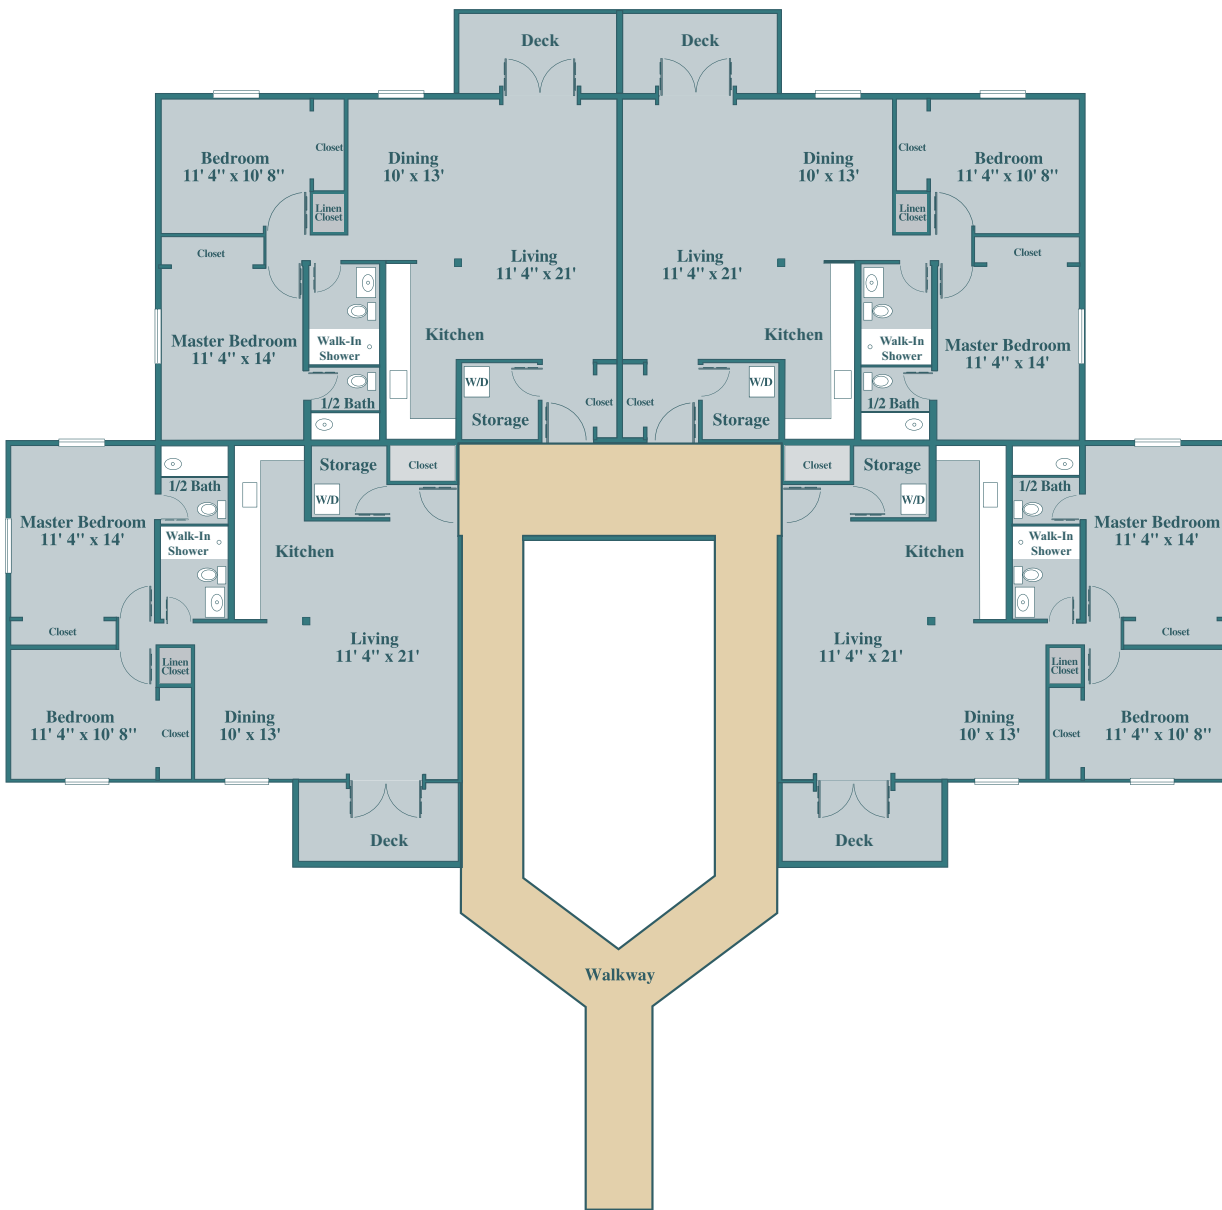

RiverWoods.org | Marketing: 570-522-3848

Traditional Two-Bedroom Cottage: 1,000 square feet

Cottage Floor Plans

Floor plans pictured may vary from actual layout.