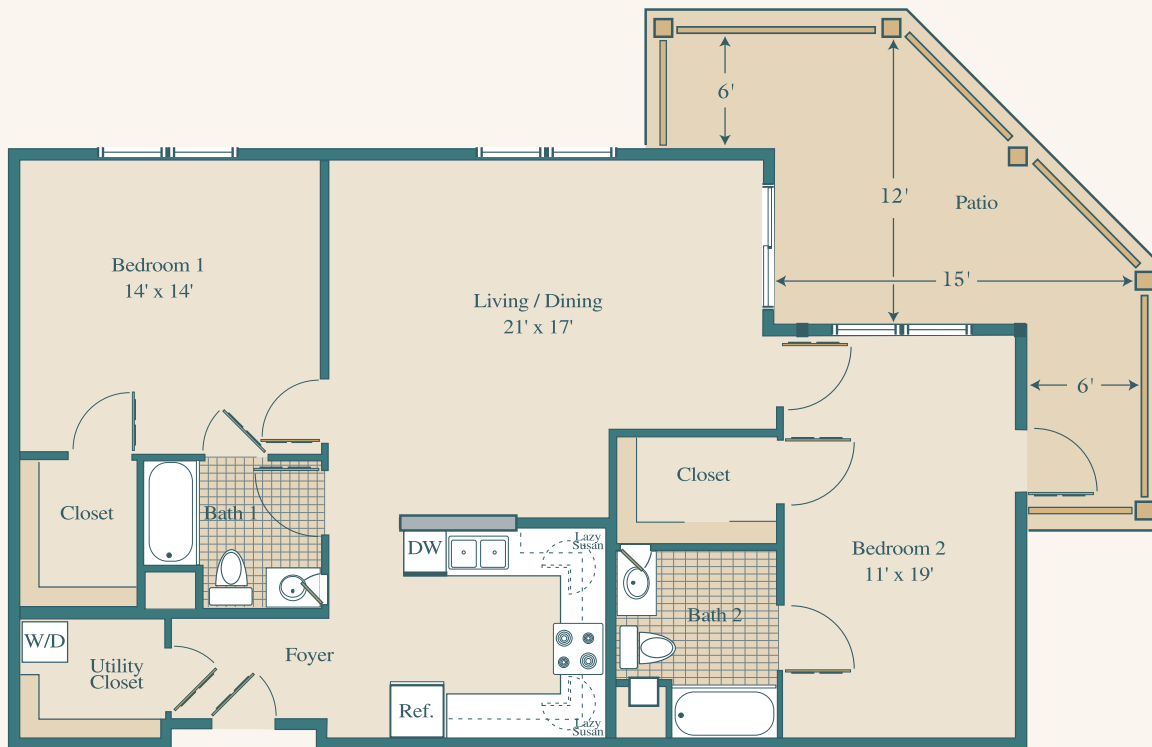

APARTMENT & COTTAGE FLOOR PLANS

Let Your Life Shine...Brighter Together!
RIVER WOODS

an Albright Care Services Retirement Living Community

One-Bedroom
Alcove Apartment
600 sq. ft.

One-Bedroom
Traditional
700 sq. ft.

One-Bedroom
with Den
800 sq. ft.

Floor plans pictured may vary from actual apartment layout.

Two-Bedroom
Traditional
900 sq. ft.

Two-Bedroom Wrap-Patio
1200 sq. ft.

Traditional
Two-Bedroom Cottage
1000 sq. ft.