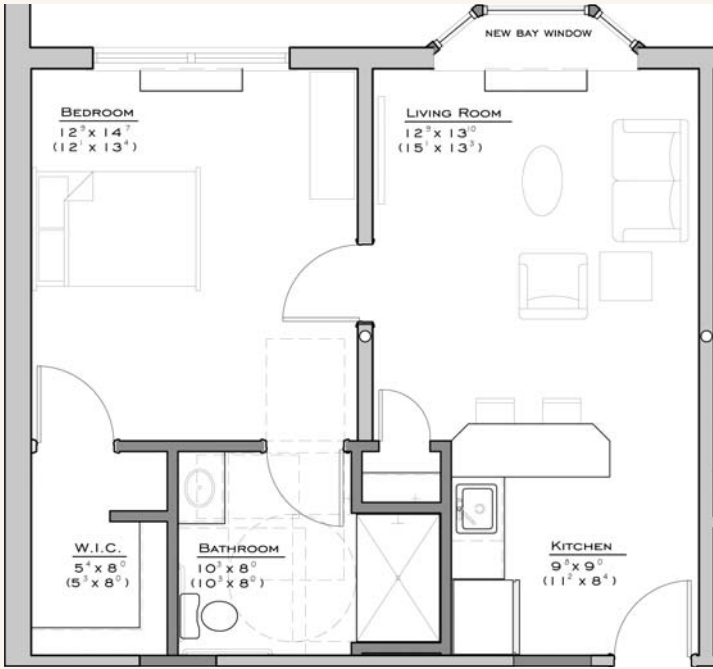

APARTMENT & COTTAGE FLOOR PLANS

Let Your Life Shine...Brighter Together!
RIVER WOODS

an Albright Care Services Retirement Living Community

One-Bedroom
Alcove Apartment
600 sq. ft.

One-Bedroom
Traditional
700 sq. ft.

One-Bedroom
with Den
800 sq. ft.

Floor plans pictured may vary from actual apartment layout.

Two-Bedroom
Traditional
900 sq. ft.

Two-Bedroom Wrap-Patio
1200 sq. ft.

Traditional
Two-Bedroom Cottage
1000 sq. ft.