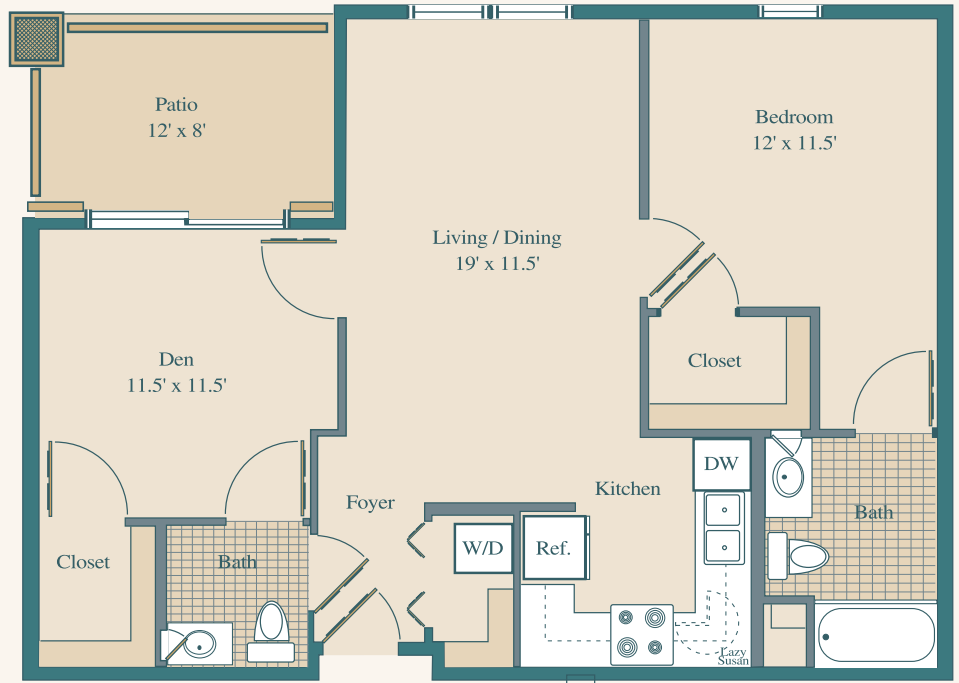

APARTMENT & COTTAGE FLOOR PLANS

Let Your Life Shine...Brighter Together!
RIVER WOODS

an Albright Care Services Retirement Living Community

One-Bedroom
Alcove Apartment
600 sq. ft.

One-Bedroom
Traditional
700 sq. ft.

One-Bedroom
with Den
800 sq. ft.

Floor plans pictured may vary from actual apartment layout.

Two-Bedroom
Traditional
900 sq. ft.

Two-Bedroom Wrap-Patio
1200 sq. ft.

Traditional
Two-Bedroom Cottage
1000 sq. ft.