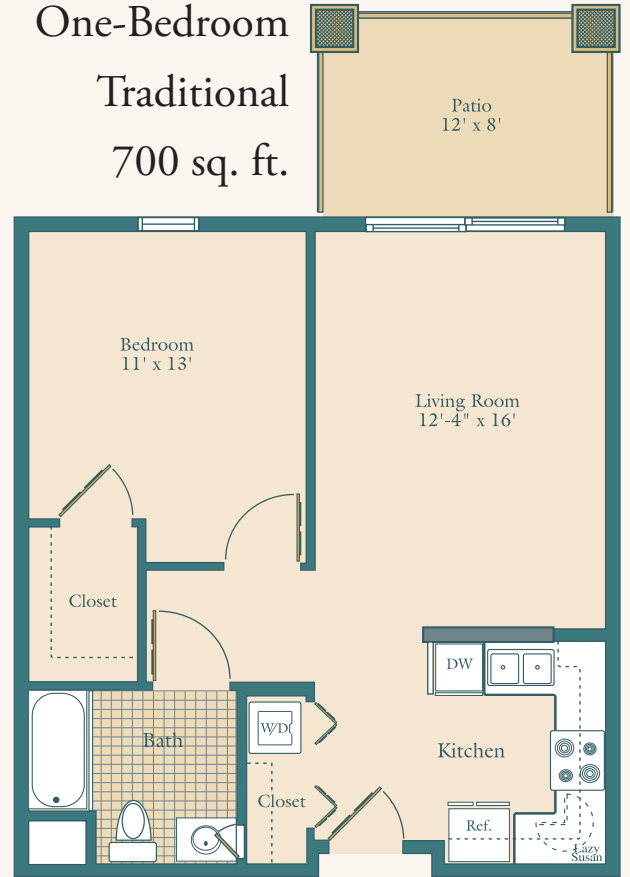

APARTMENT & COTTAGE FLOOR PLANS

Let Your Life Shine...Brighter Together!
RIVER WOODS

an Albright Care Services Retirement Living Community

One-Bedroom
Alcove Apartment
600 sq. ft.

One-Bedroom
Traditional
700 sq. ft.

One-Bedroom
with Den
800 sq. ft.

Floor plans pictured may vary from actual apartment layout.

Two-Bedroom
Traditional
900 sq. ft.

Two-Bedroom Wrap-Patio
1200 sq. ft.

Traditional
Two-Bedroom Cottage
1000 sq. ft.