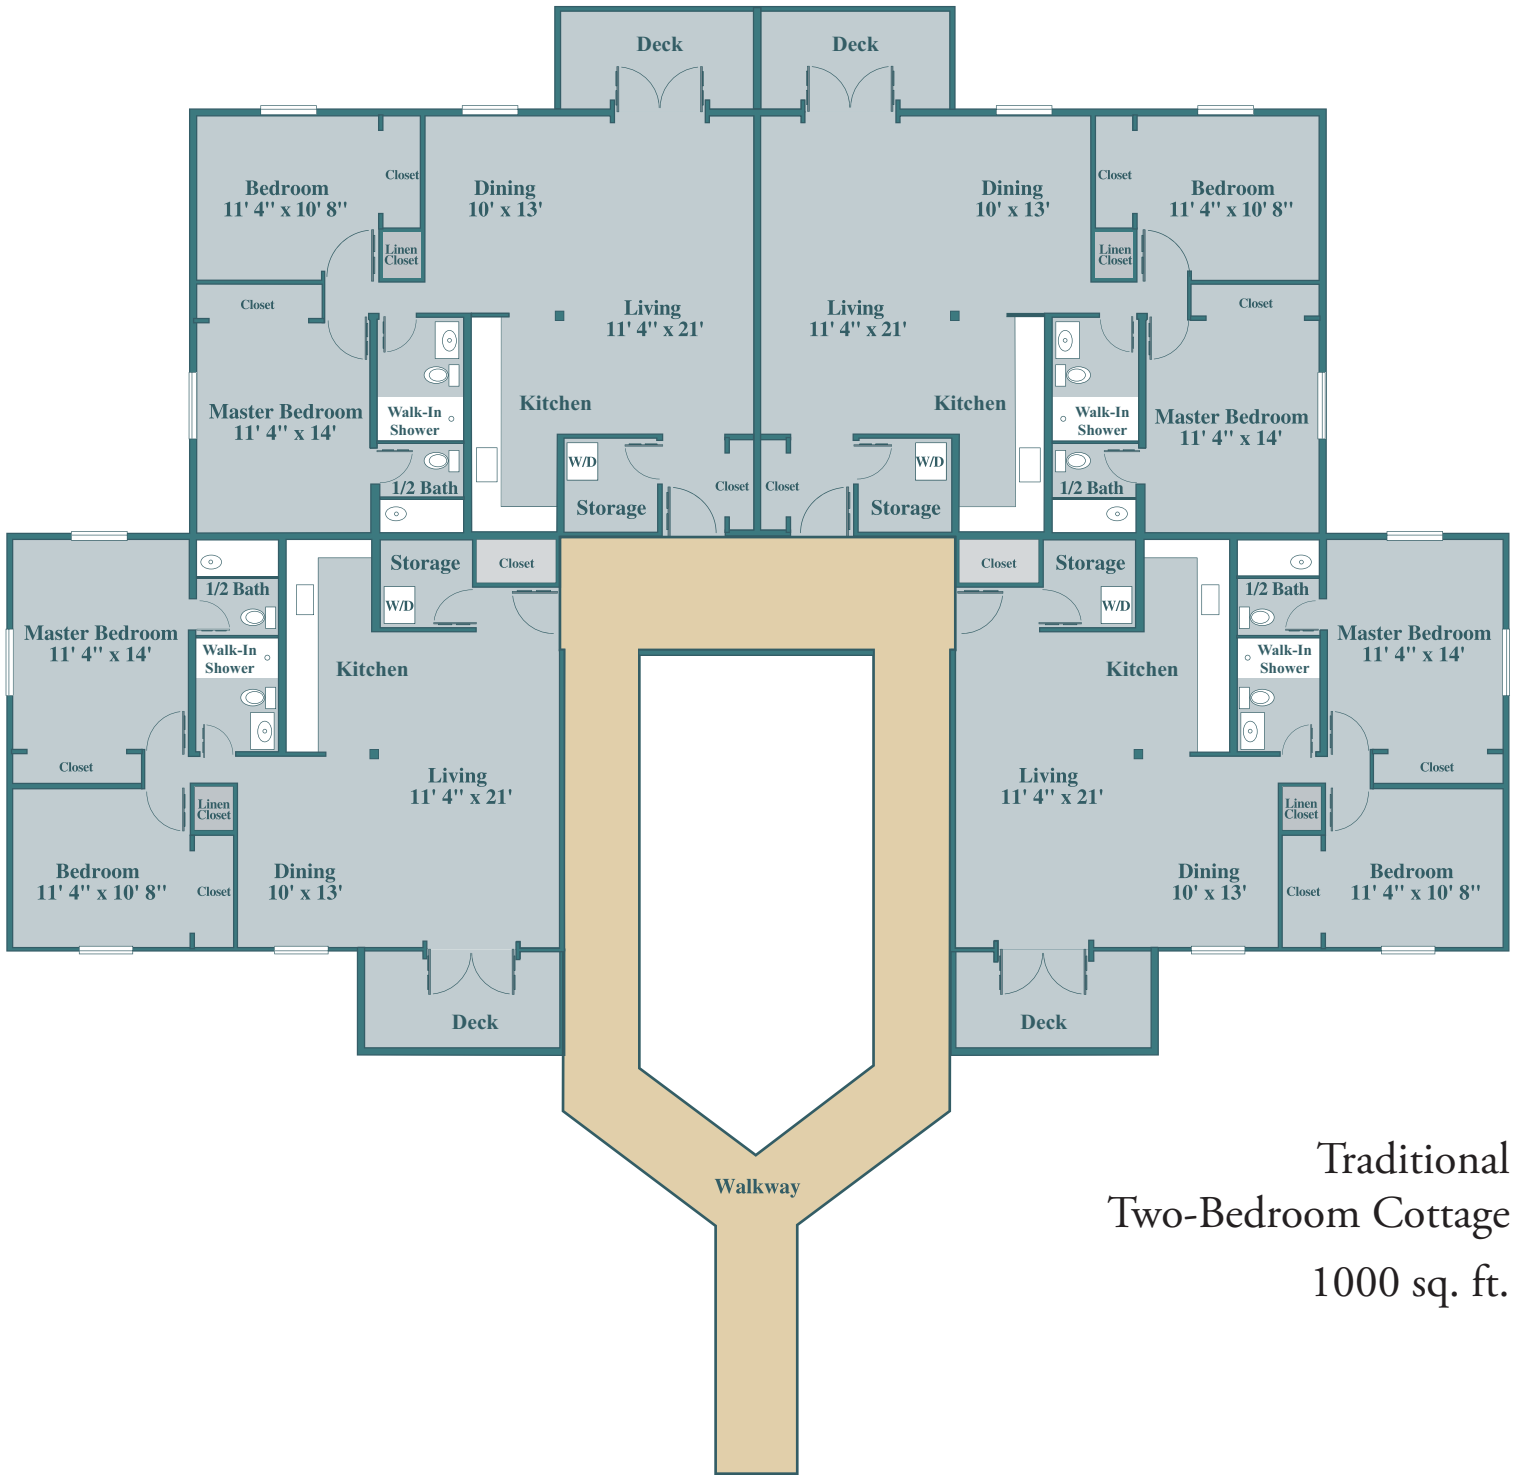

APARTMENT & COTTAGE FLOOR PLANS

Let Your Life Shine...Brighter Together!
RIVER WOODS

an Albright Care Services Retirement Living Community

One-Bedroom
Alcove Apartment
600 sq. ft.

One-Bedroom
Traditional
700 sq. ft.

One-Bedroom
with Den
800 sq. ft.

Floor plans pictured may vary from actual apartment layout.

Two-Bedroom
Traditional
900 sq. ft.

Two-Bedroom Wrap-Patio
1200 sq. ft.

Traditional
Two-Bedroom Cottage
1000 sq. ft.