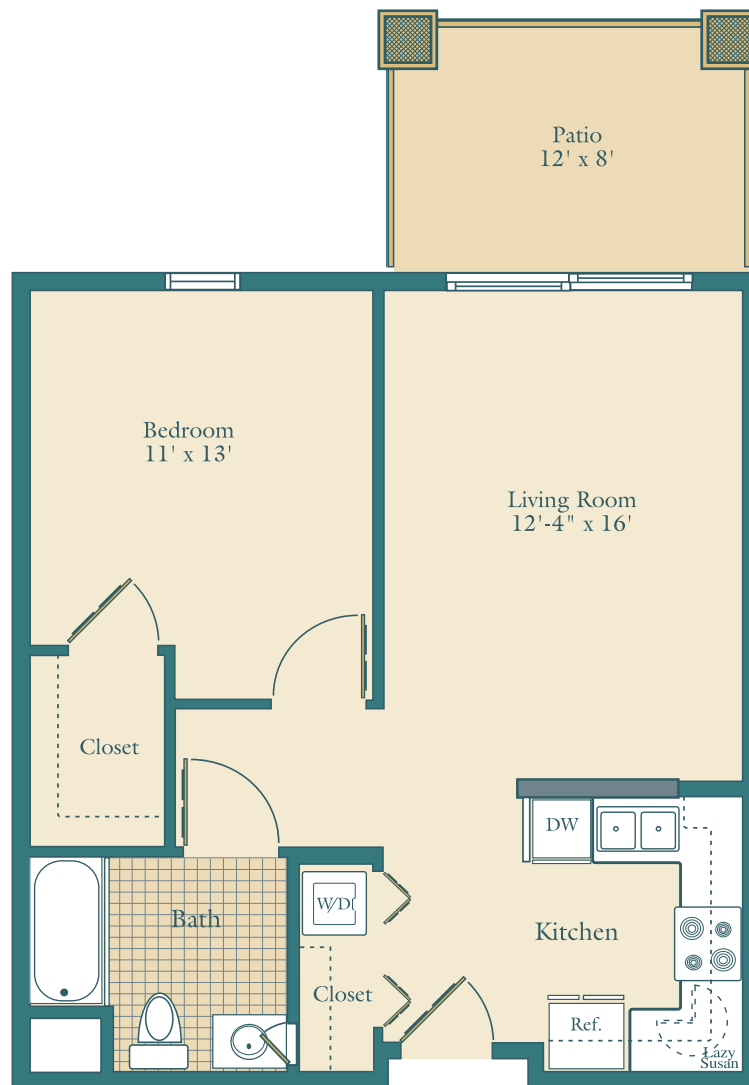

ASBURY
RIVERWOODS SM
Anticipate More

RiverWoods.org | Marketing: 570-522-3848

One-Bedroom Traditional: 700 square feet

Apartment Floor Plans

Floor plans pictured may vary from actual apartment layout.