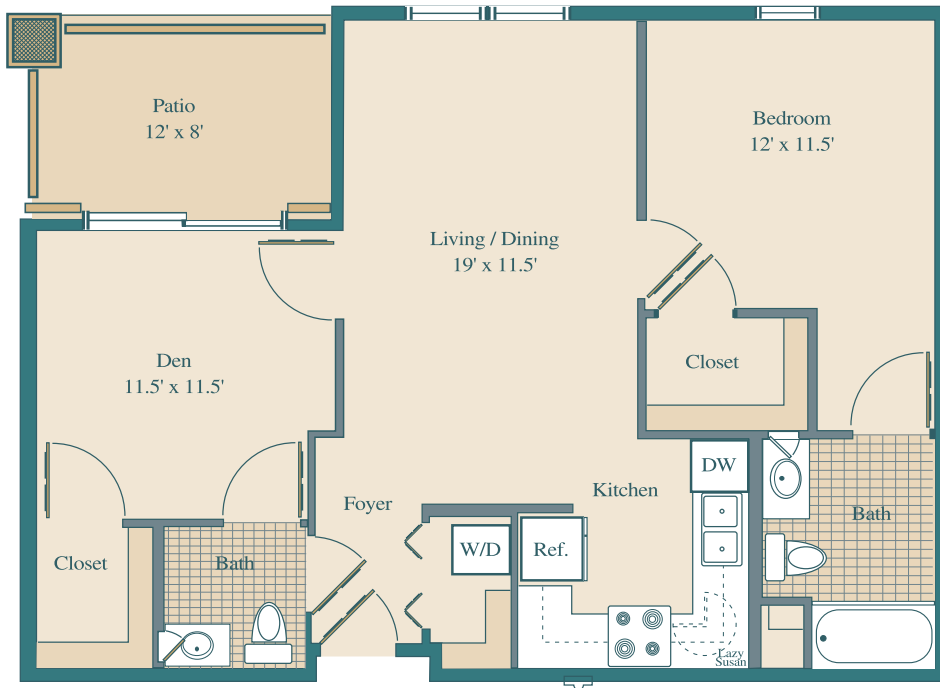

ASBURY RIVERWOODS

Anticipate More

RiverWoods.org | Marketing: 570-522-3848

One-Bedroom with Den: 800 square feet

Apartment Floor Plans

Floor plans pictured may vary from actual apartment layout.