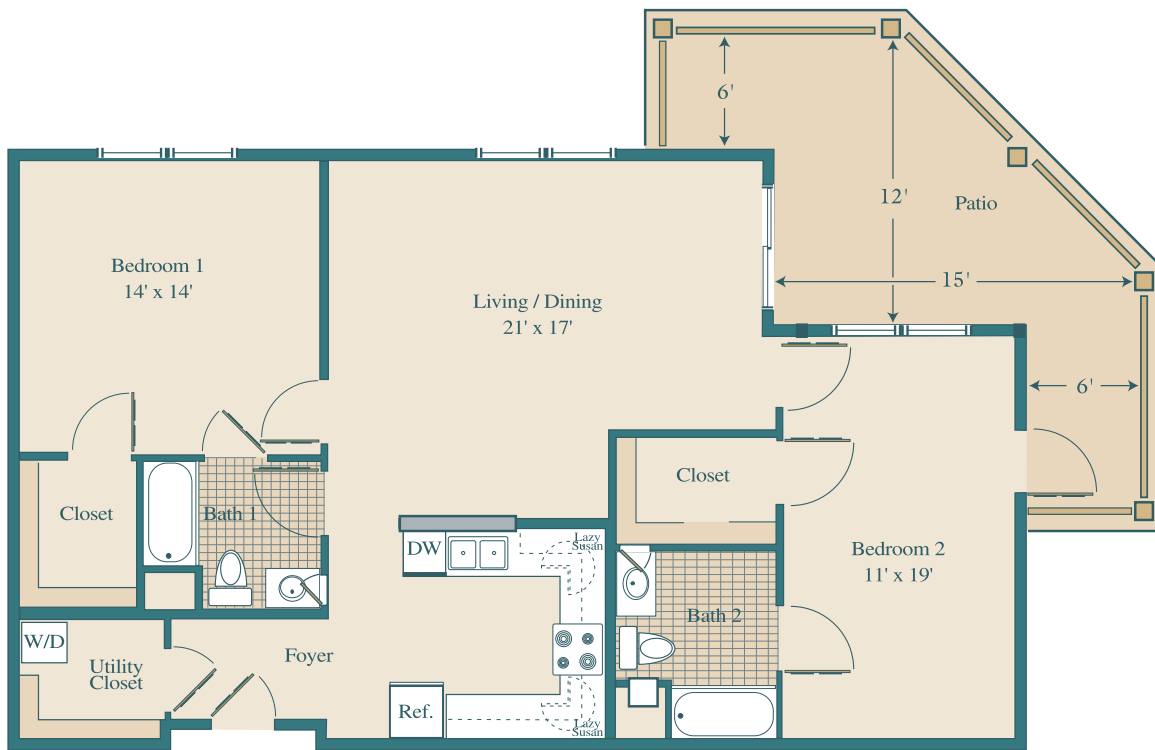

RiverWoods.org | Marketing: 570-522-3848

Two-Bedroom Wrap-Patio: 1,200 square feet

Apartment Floor Plans

Floor plans pictured may vary from actual apartment layout.