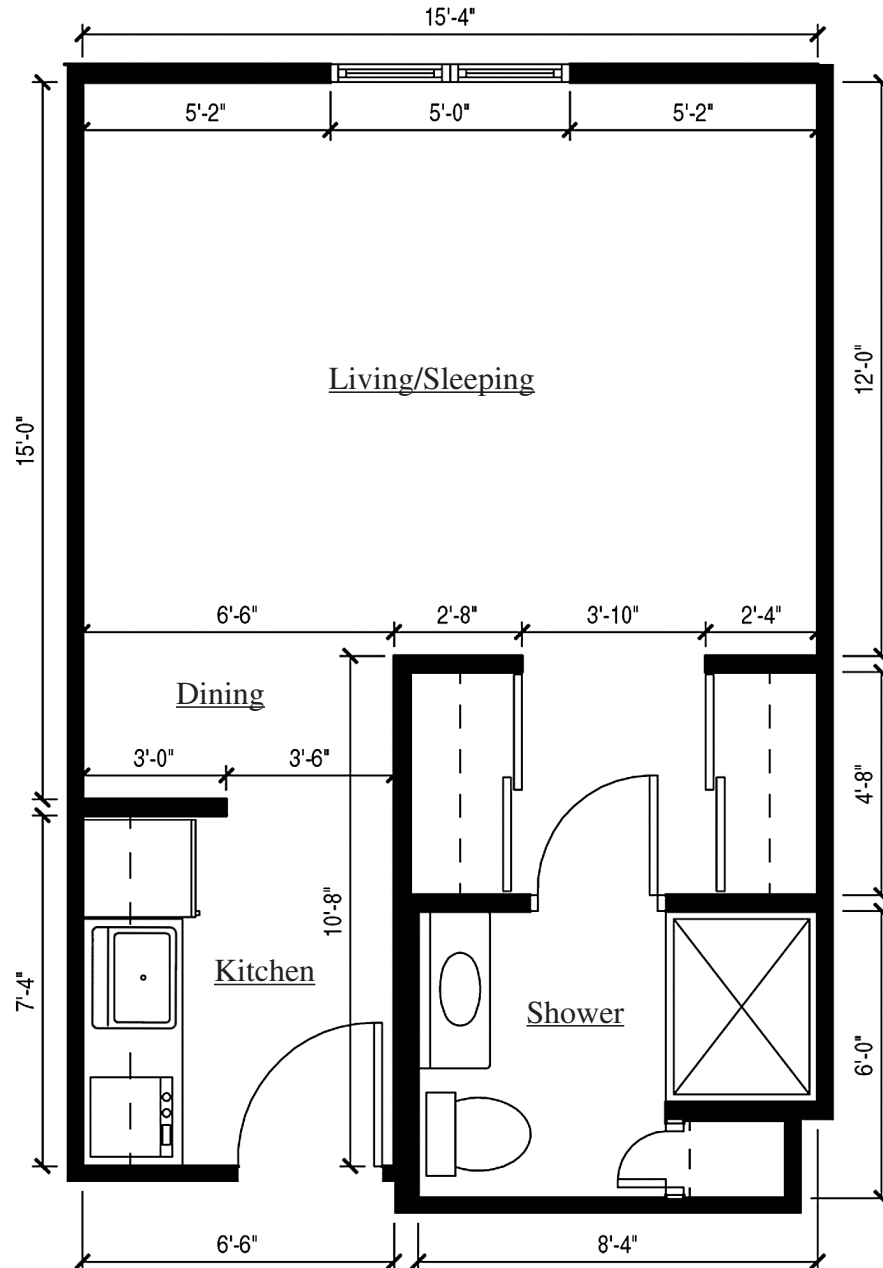

## OakView Personal Care

Total Square Footage: 352

### Bayberry (Kitchen to Left of Entry)

Scale: 1/4" = 1'-0"

Room size and details subject to some variation.