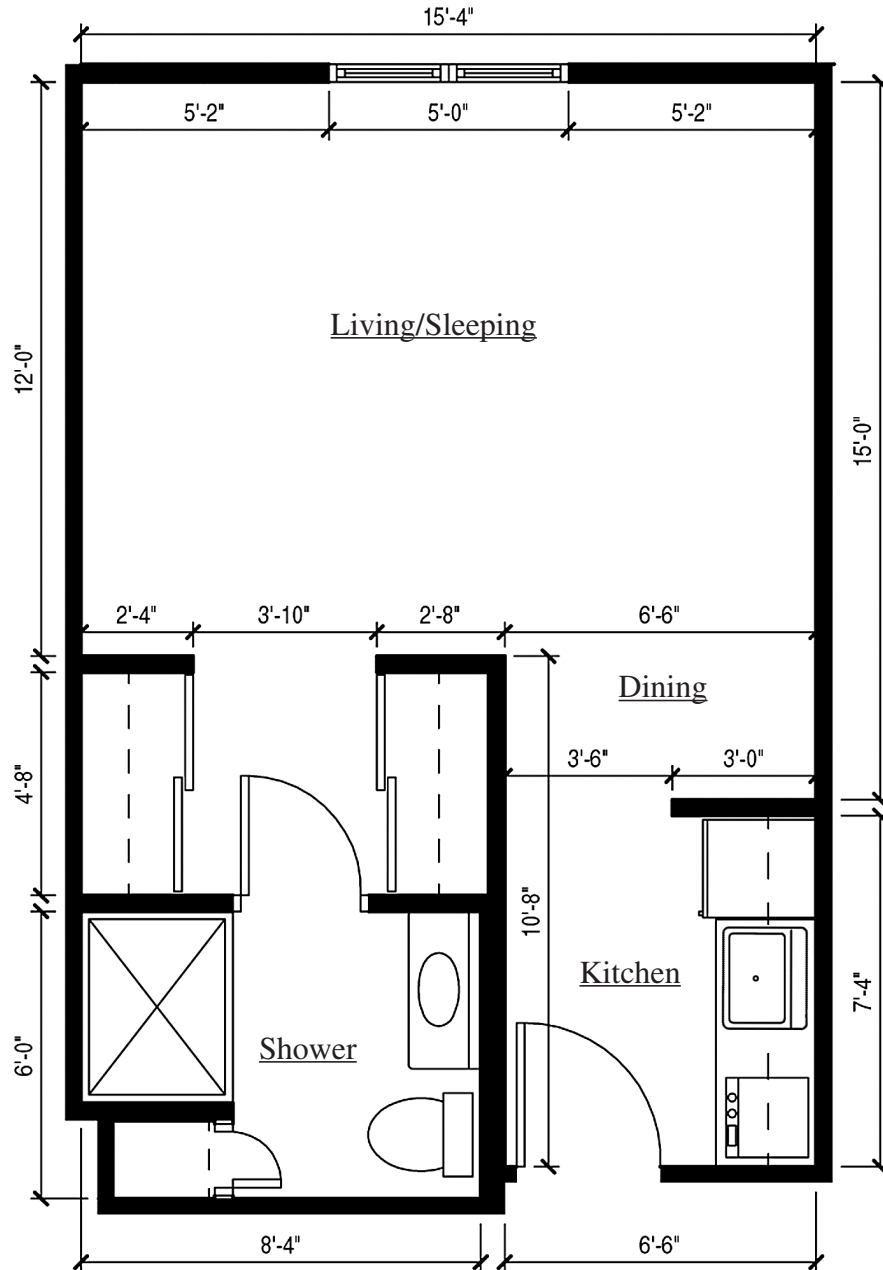

Oak View Personal Care

Total Square Footage: 352

Bayberry (Kitchen to Right of Entry)

Scale: 1/4" = 1'-0"

Room size and details subject to some variation.