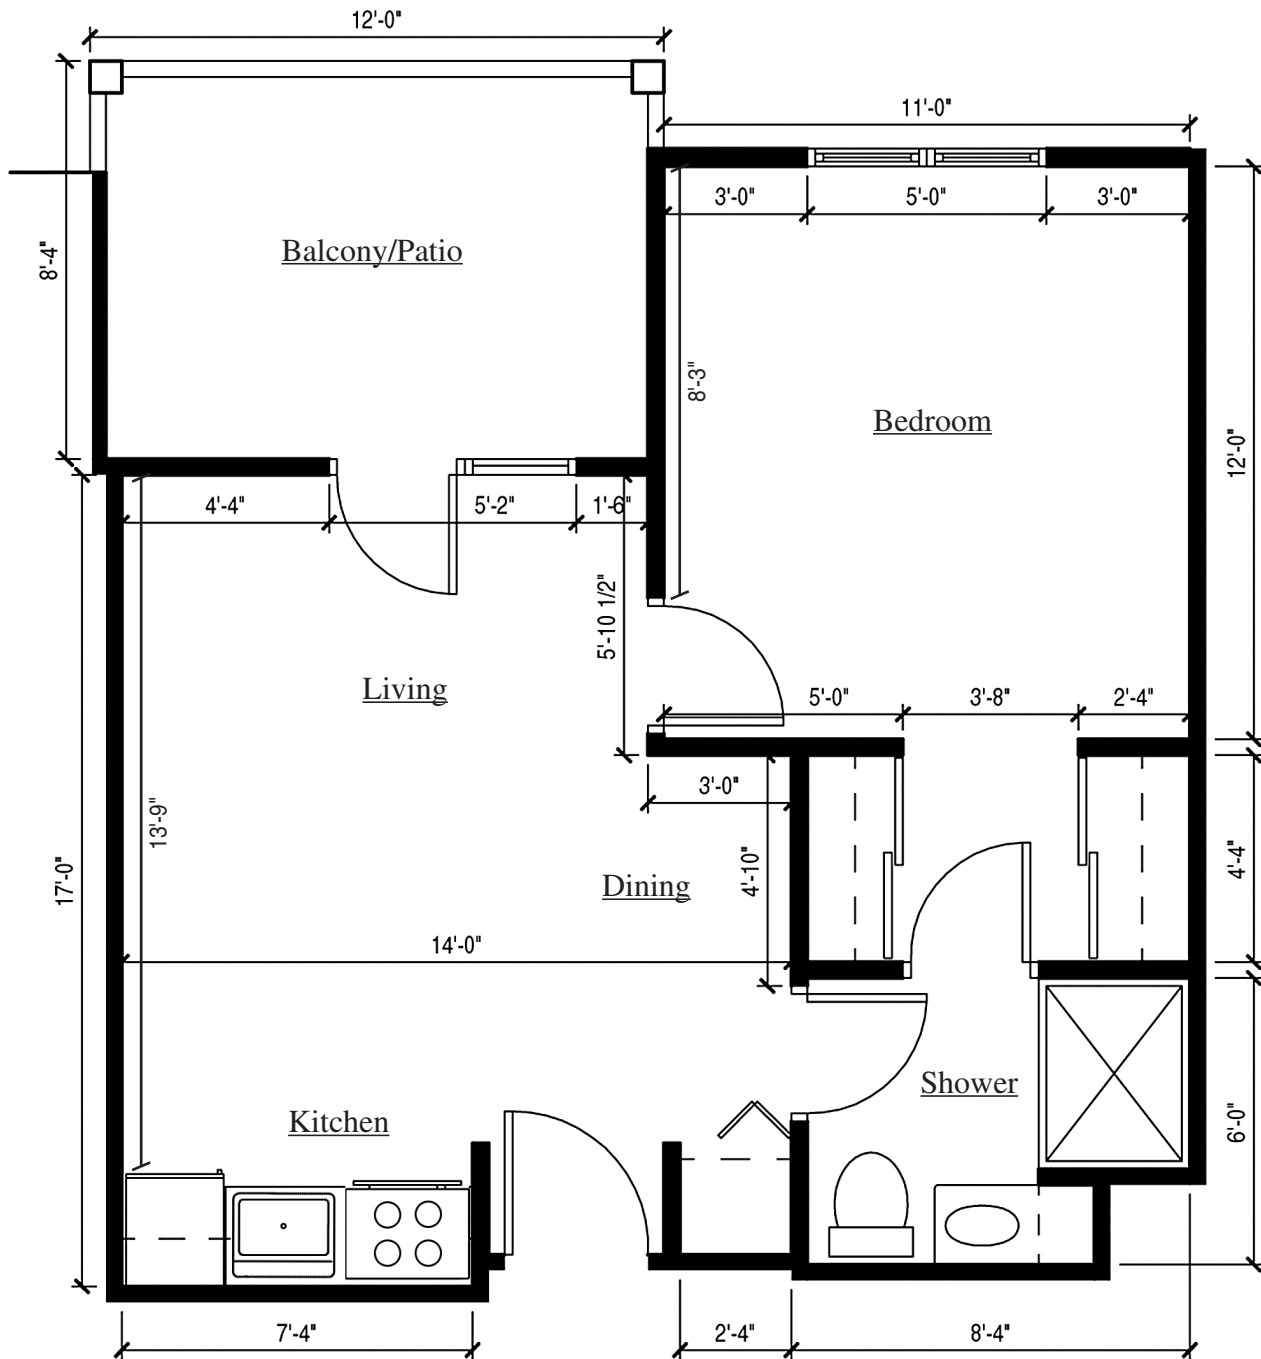

Oak View Personal Care

Total Square Footage: 436

Chestnut (Kitchen to Left of Entry)

Scale: 1/4" = 1'-0"

Room size and details subject to some variation.