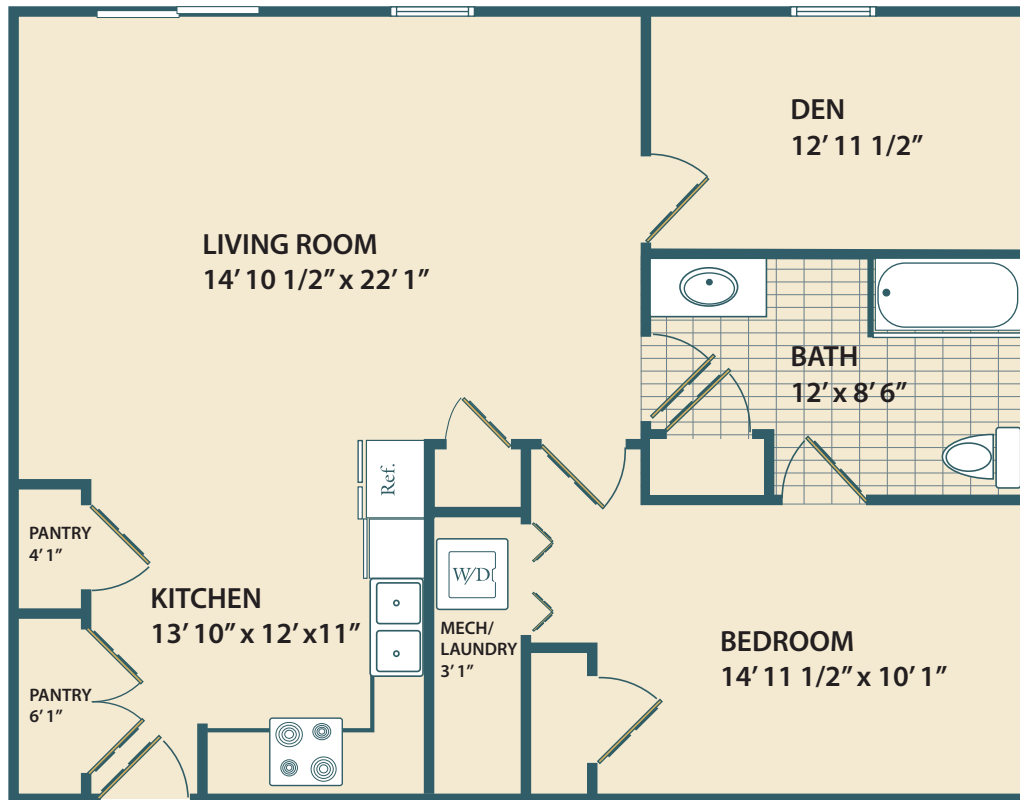

RiverWoods.org | Marketing: 570-522-3848

1 Bedroom with Den: 1,000 square feet

The Spruce Cottage Floor Plan

Floor plans pictured may vary from actual layout.