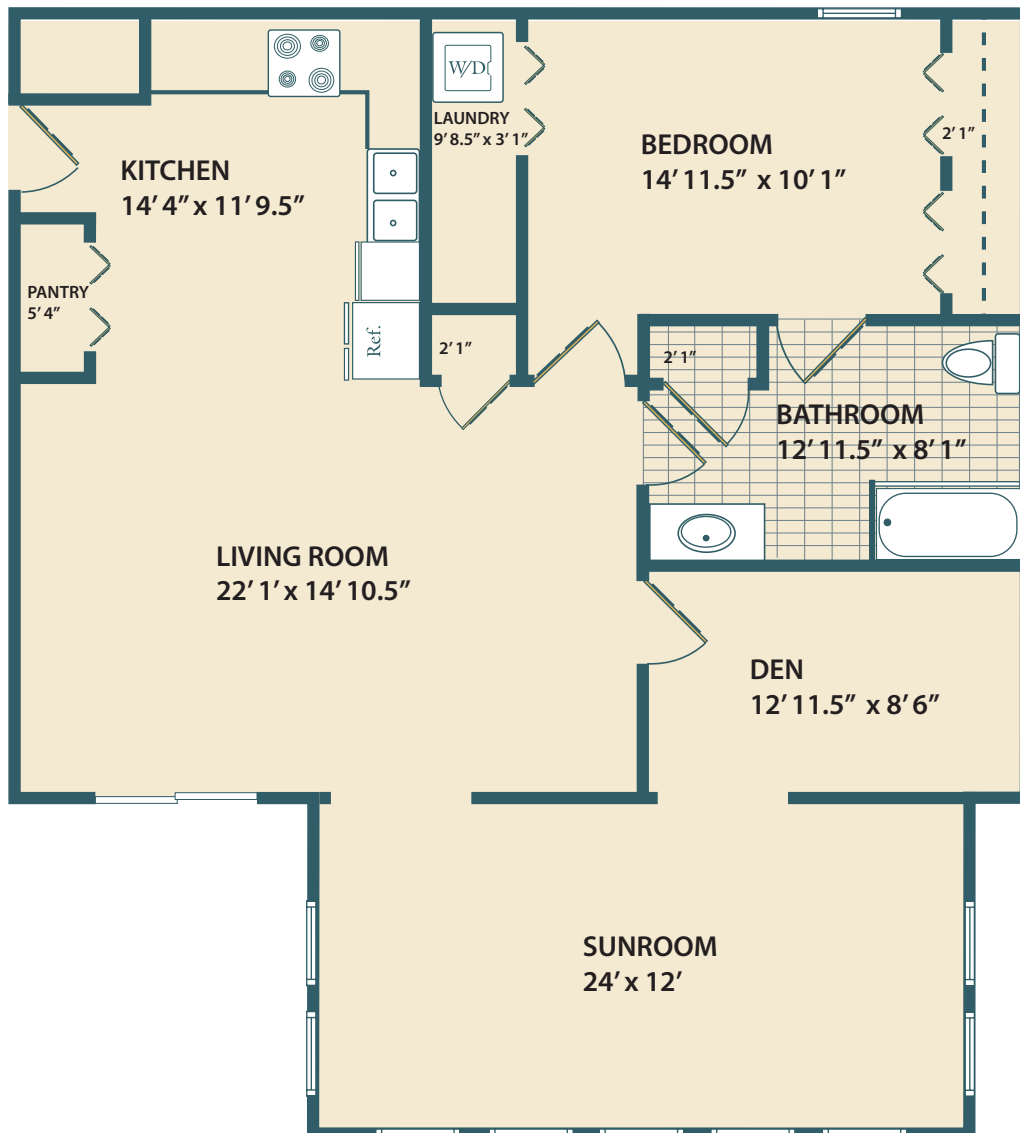

RiverWoods.org | Marketing: 570-522-3848

**1 Bedroom with Den and Sunroom: 1,300 square feet**

*The Spruce Cottage Floor Plan*

Floor plans pictured may vary from actual layout.