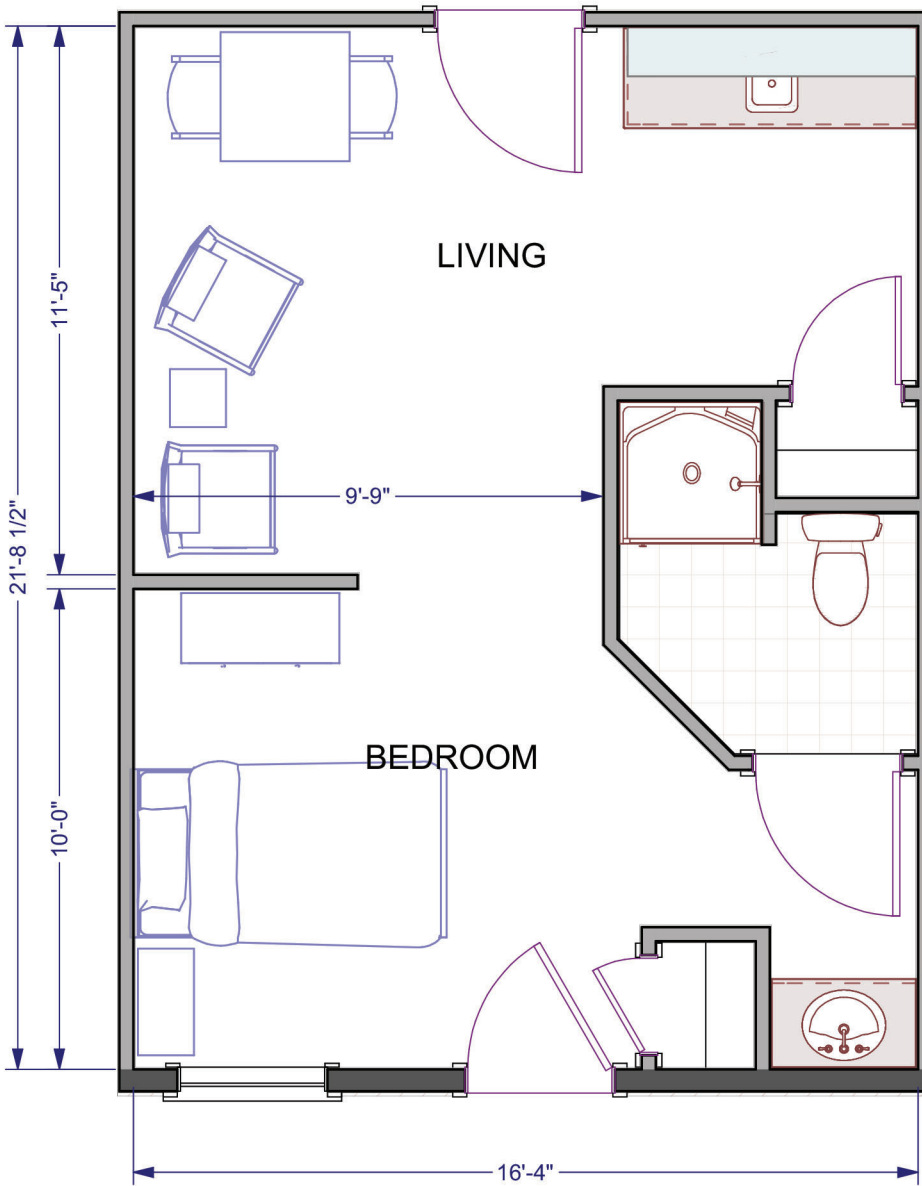

GraceParkSeniorLiving.com | (570) 424-8166

The Bushkill: 380 square feet

SCALE: 1/4" = 1'-0"

One-Bedroom Suite Floor Plan

Actual living space may vary slightly from this floor plan