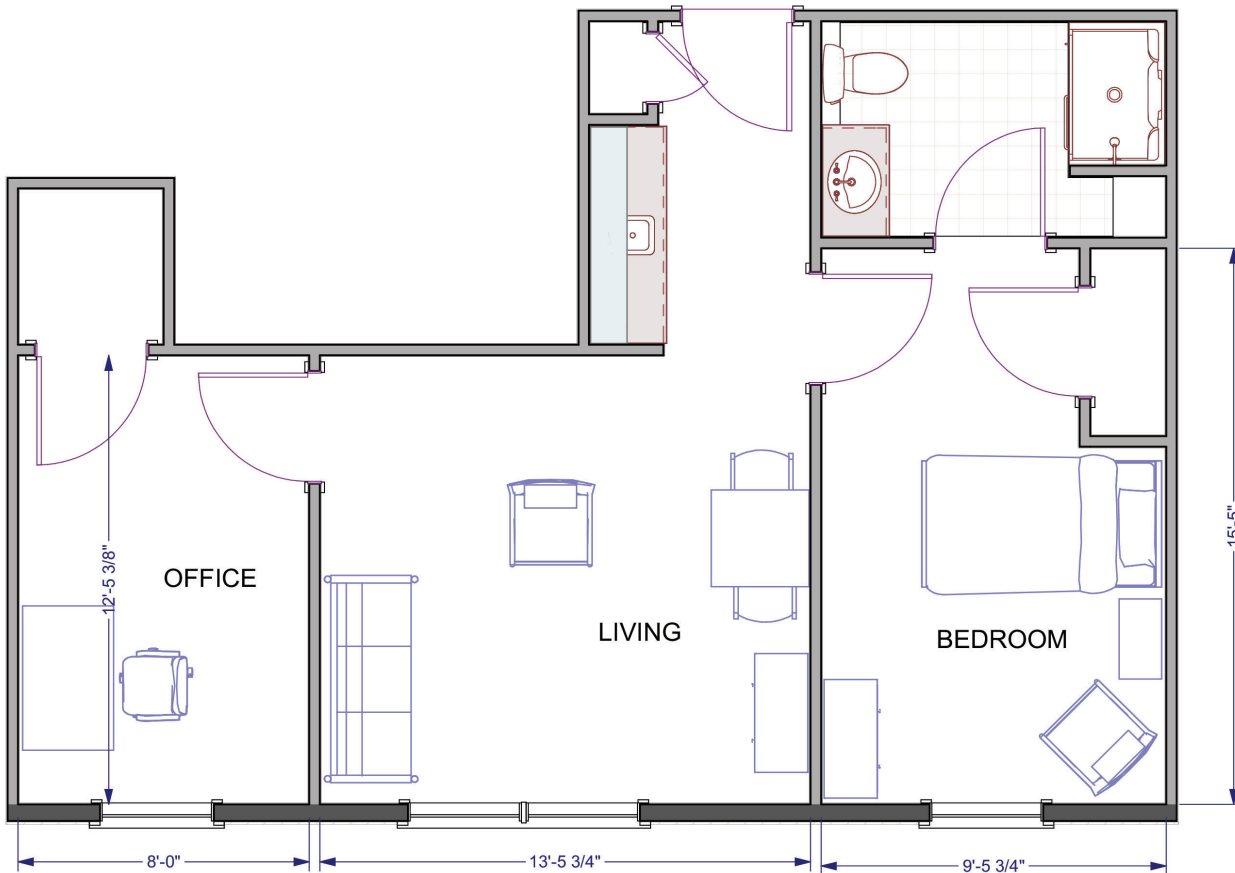

**The Camelback:** 597 square feet

SCALE: 1/4" = 1'-0"

*One-Bedroom with Office Floor Plan*