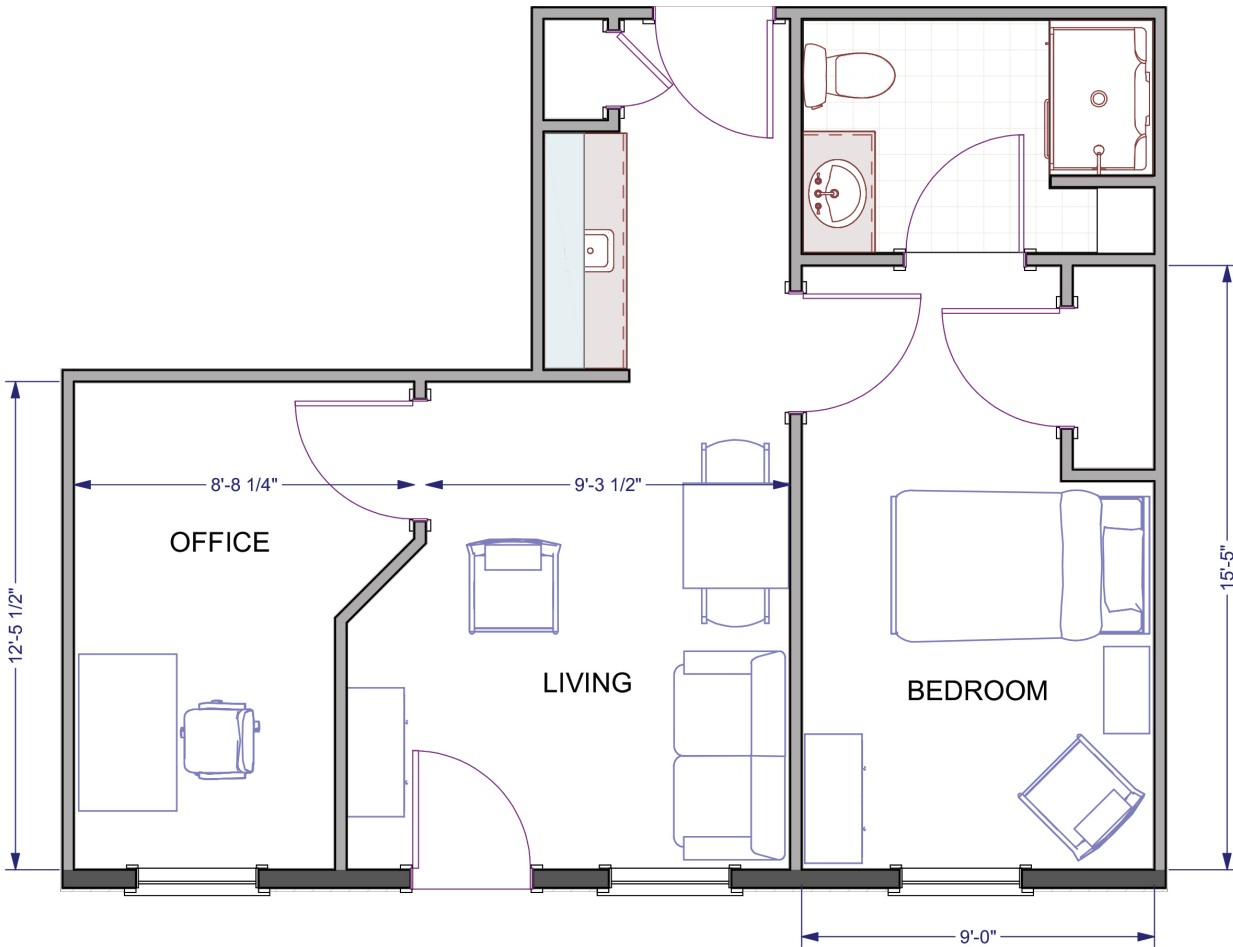

**The Delaware:** 521 square feet

SCALE: 1/4" = 1'-0"

*One-Bedroom with Office Floor Plan*