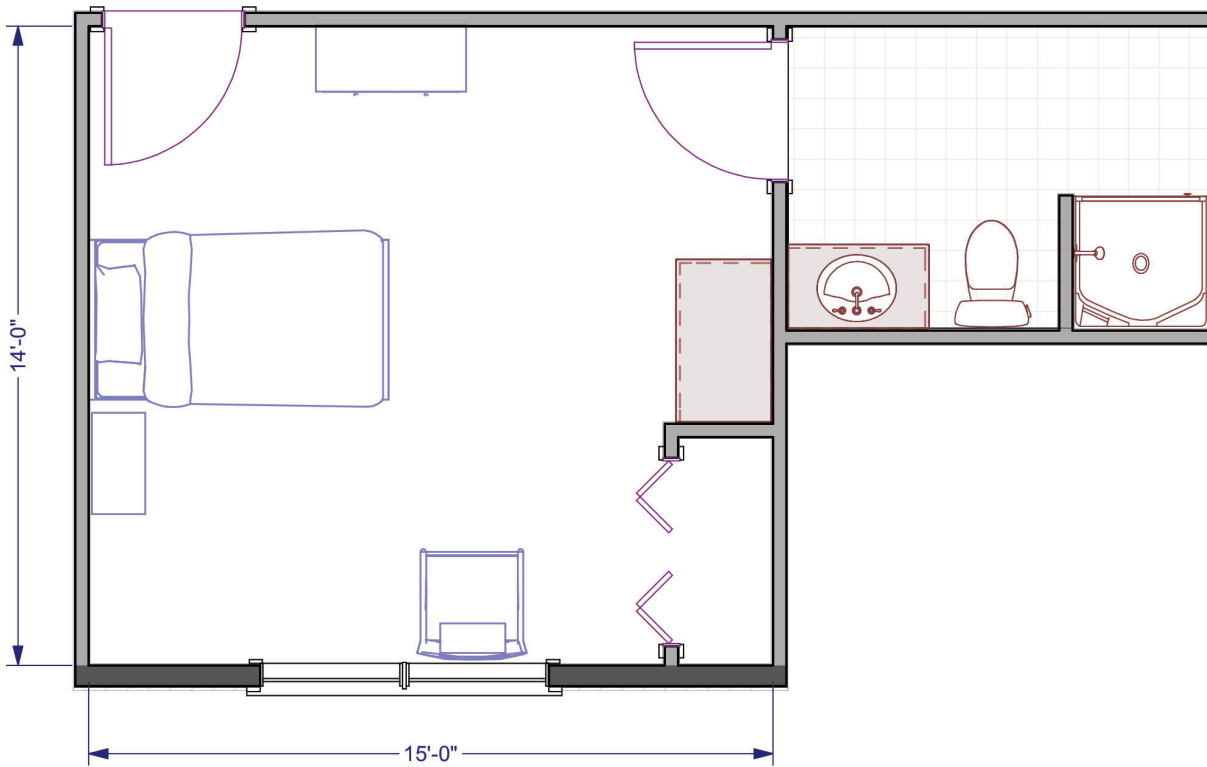

GraceParkSeniorLiving.com | (570) 424-8166

The Hawley: 300 square feet

SCALE: 1/4" = 1'-0"

Studio Apartment Floor Plan