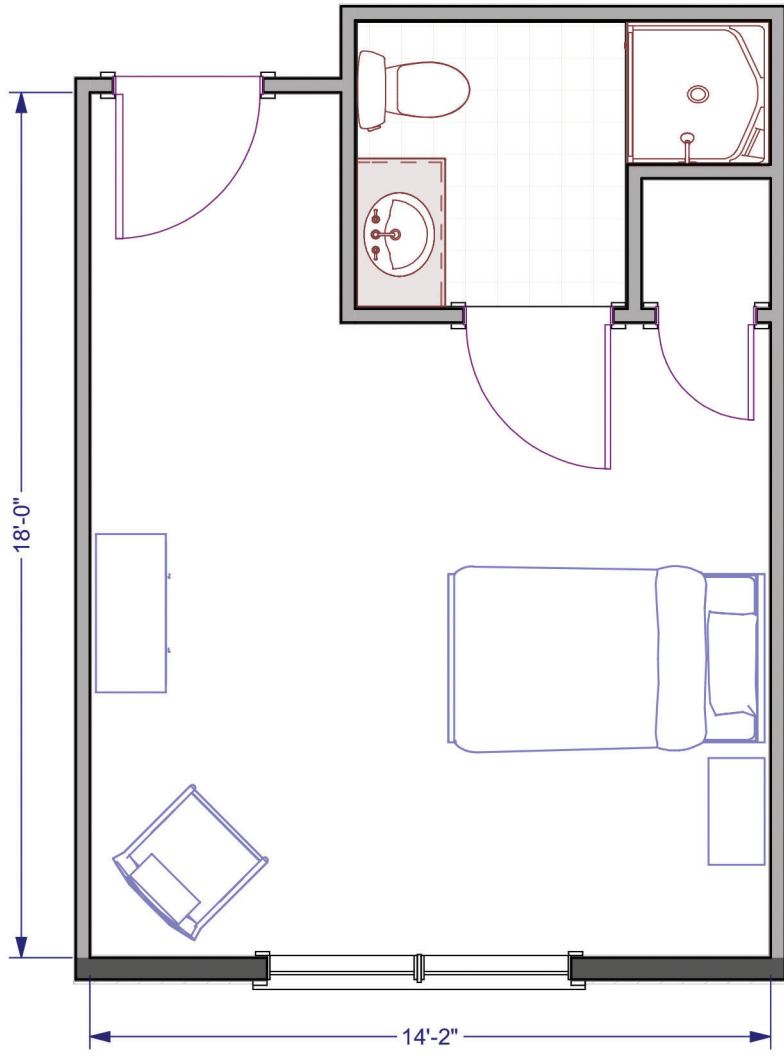

The Honesdale: 290 square feet

SCALE: 1/4" = 1'-0"

Studio Apartment Floor Plan