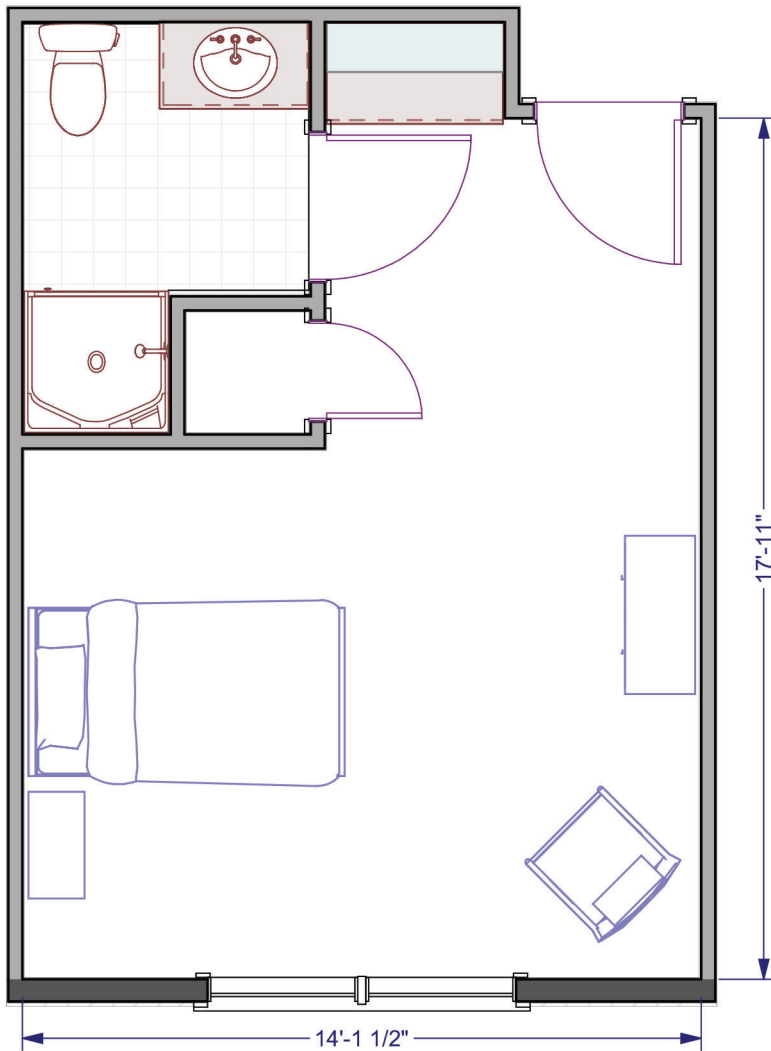

The Milford: 296 square feet

SCALE: 1/4" = 1'-0"

Studio Apartment Floor Plan