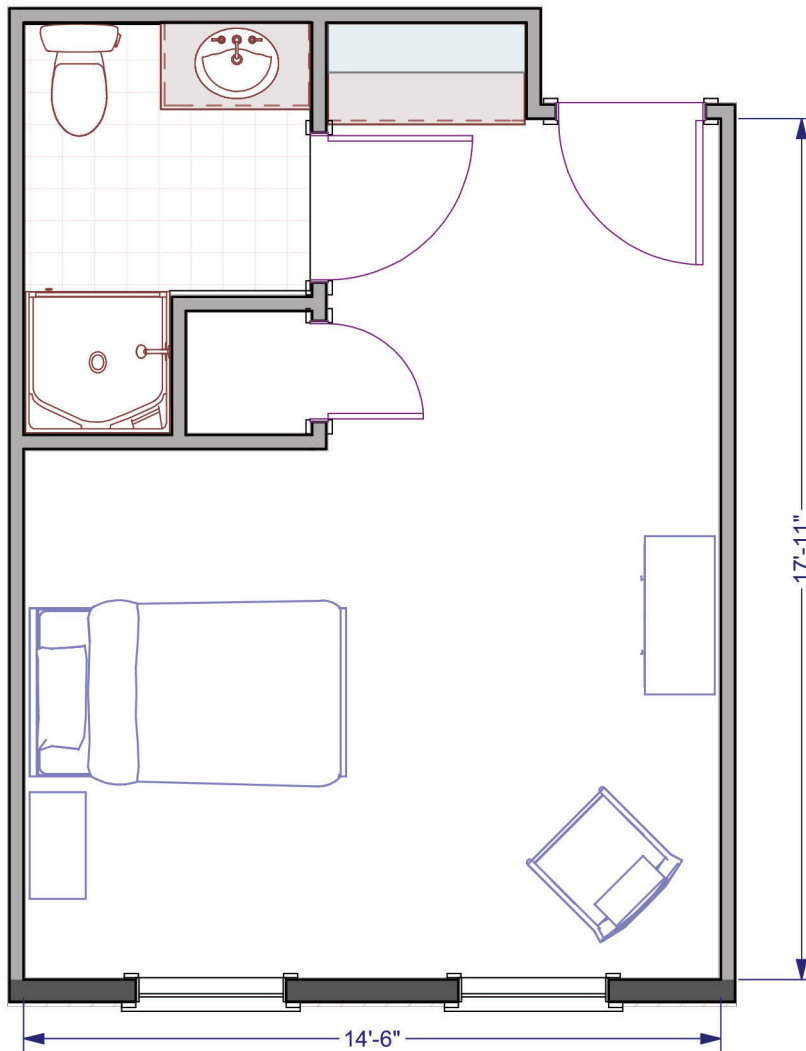

GraceParkSeniorLiving.com | (570) 424-8166

The Pocono: 304 square feet

SCALE: 1/4" = 1'-0"

Studio Apartment Floor Plan