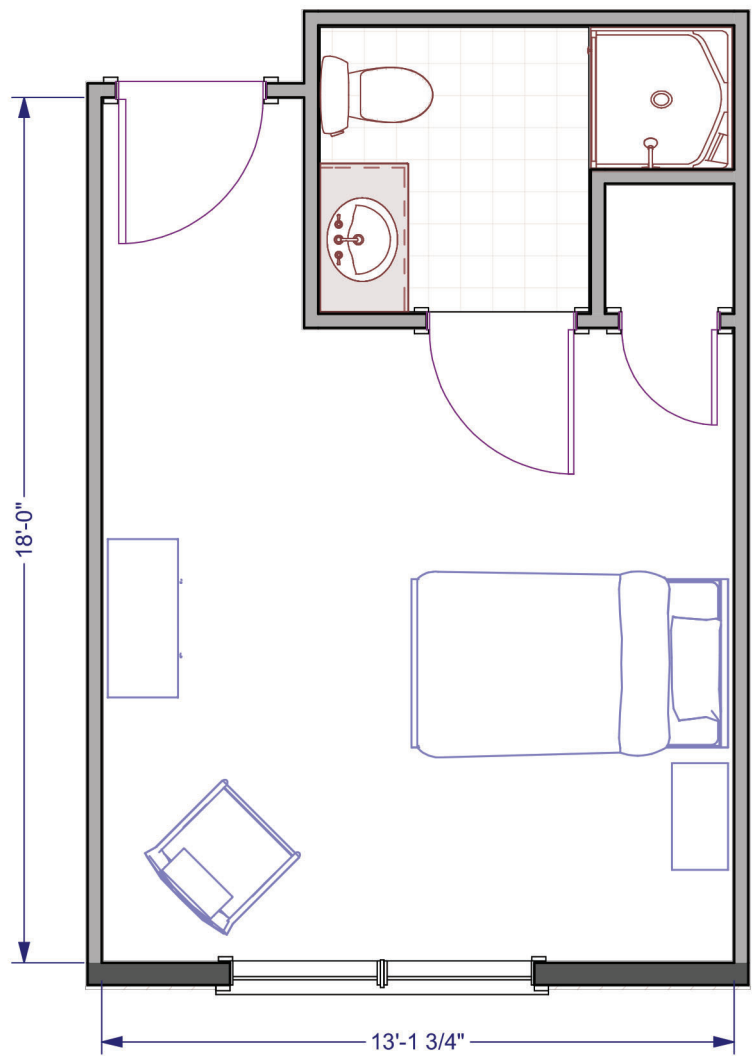

GraceParkSeniorLiving.com | (570) 424-8166

The Stroudsburg: 271 square feet

Studios Apartment Floor Plans

SCALE: 1/4" = 1'-0"

Actual living space may vary slightly from this floor plan